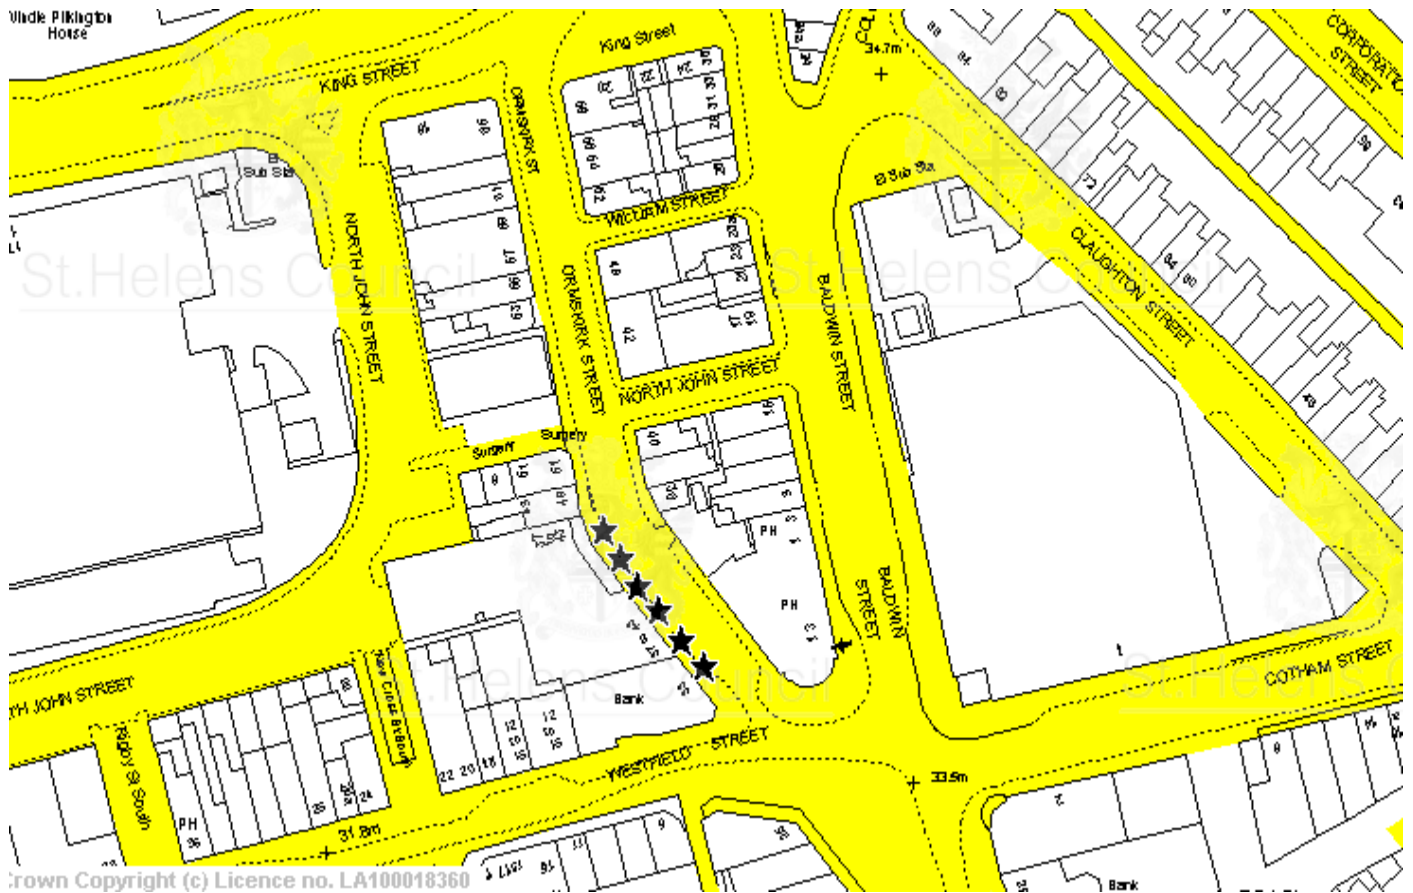

HACKNEY CARRIAGE STAND

ORMSKIRK STREET, ST HELENS (outside HSBC Bank)

Operational 24 hours a day 7 days a week. 6 SPACES provided.