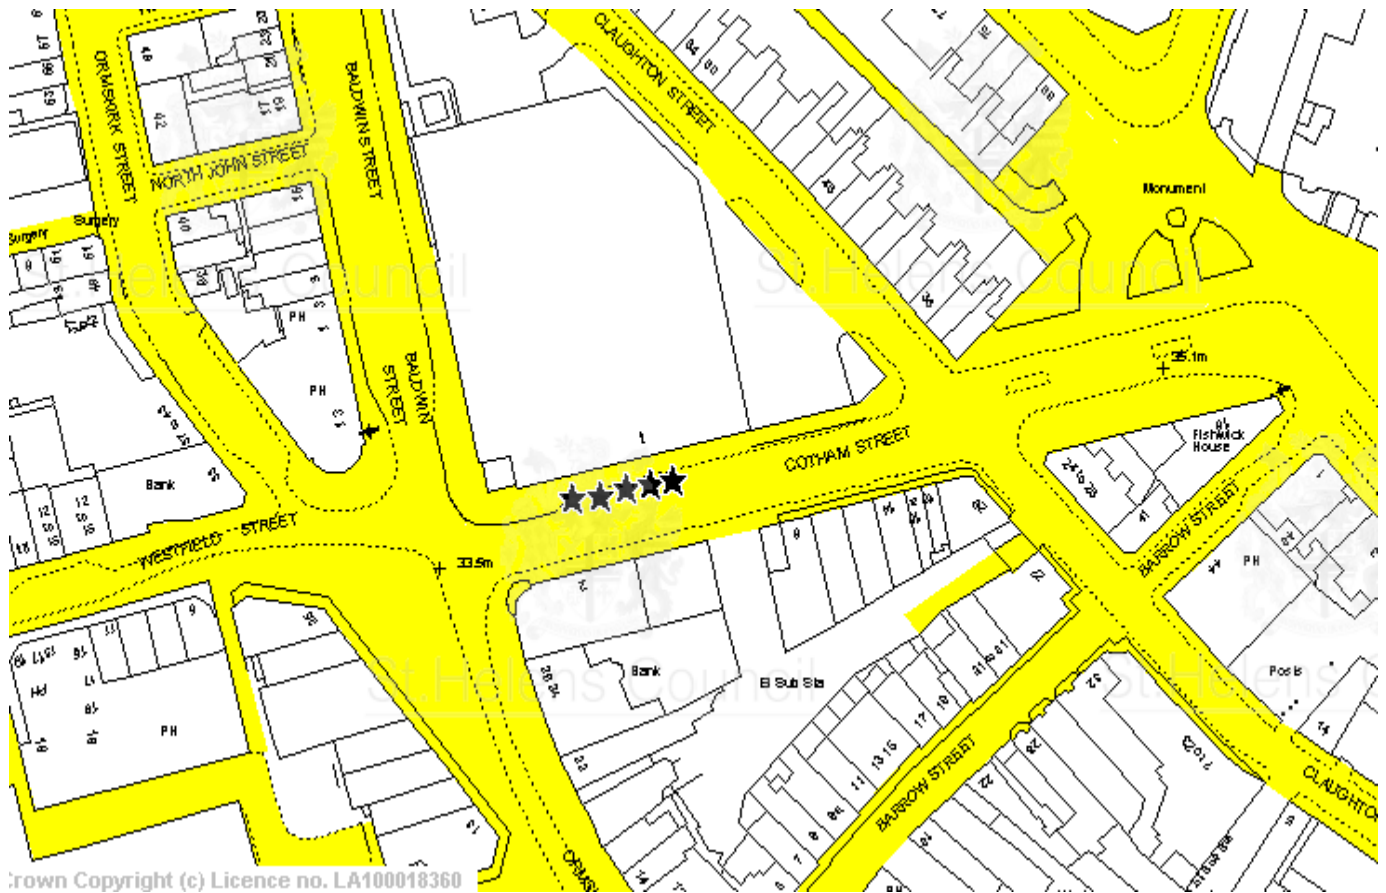

HACKNEY CARRIAGE STAND

COTHAM STREET, ST HELENS (on its north westerly side)

Operational 24 hours a day 7 days a week. 5 SPACES provided.