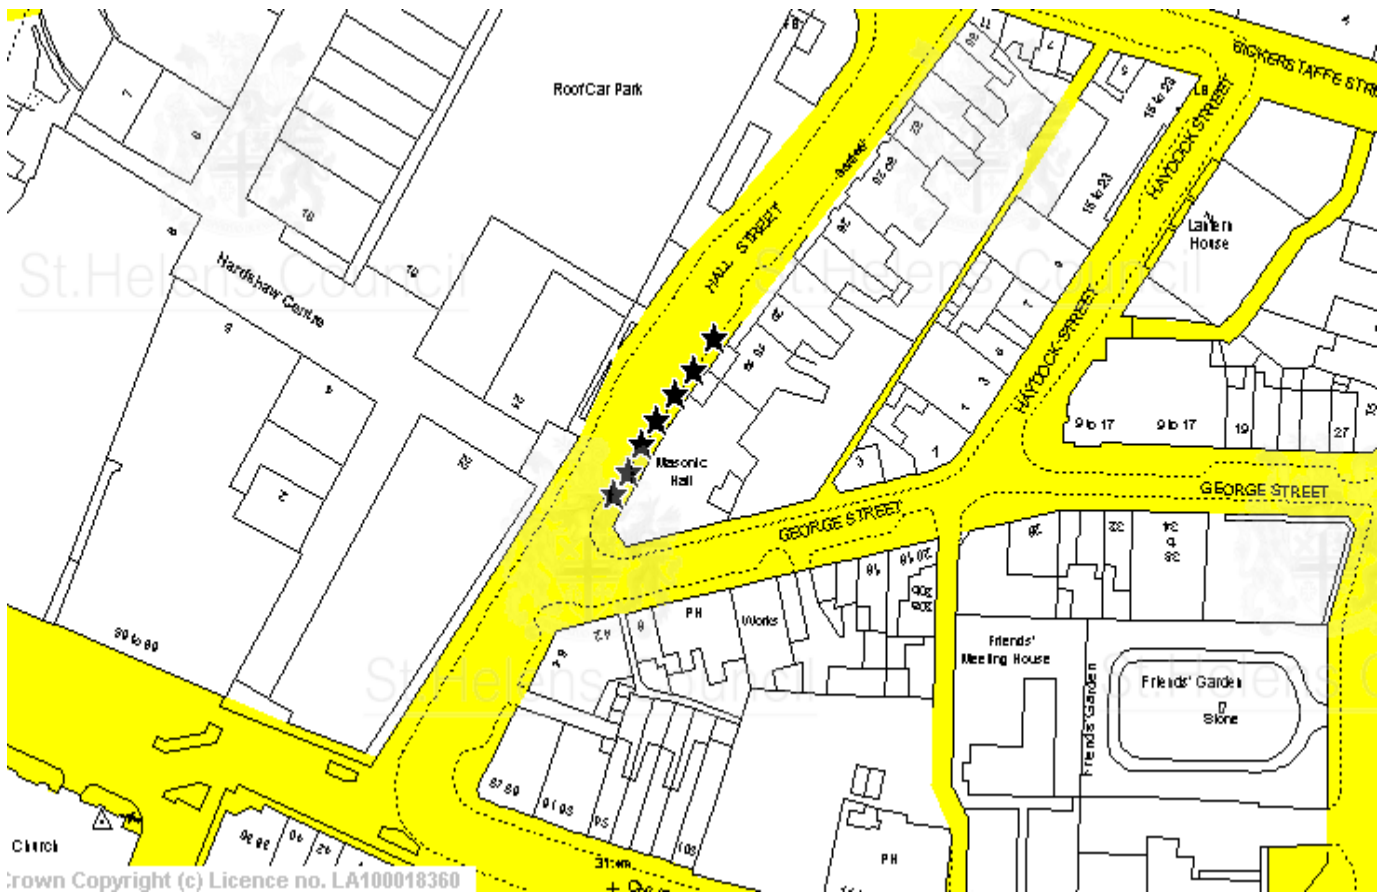

HACKNEY CARRIAGE STAND

HALL STREET, ST HELENS (on its easterly side)

Operational 24 hours a day 7 days a week. 7 SPACES provided.