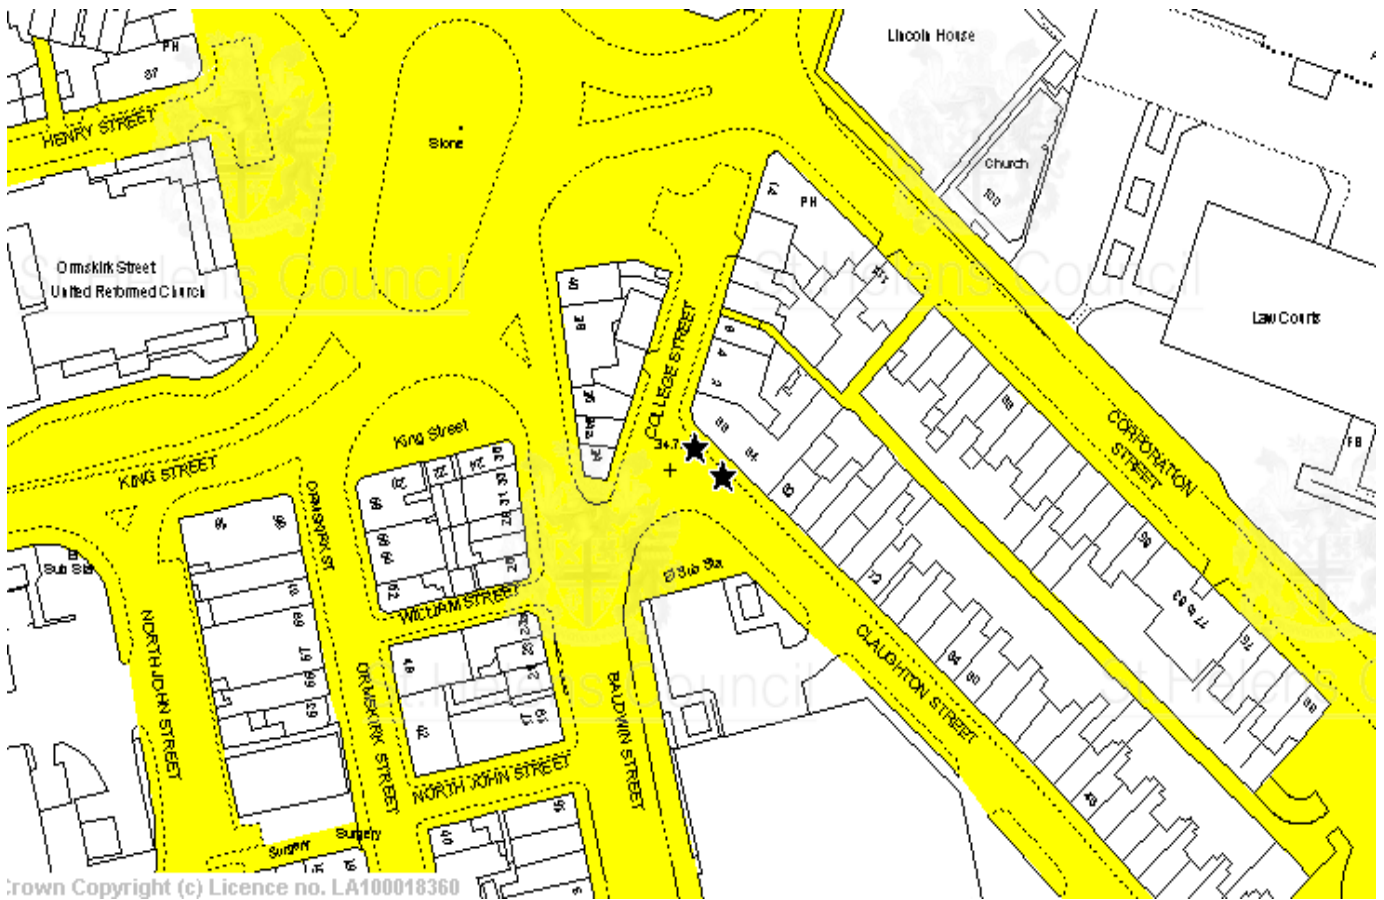

HACKNEY CARRIAGE STAND

CLAUGHTON STREET, ST HELENS (adjacent to Charcoal Grill)

Operational 24 hours a day 7 days a week. 2 SPACES provided.