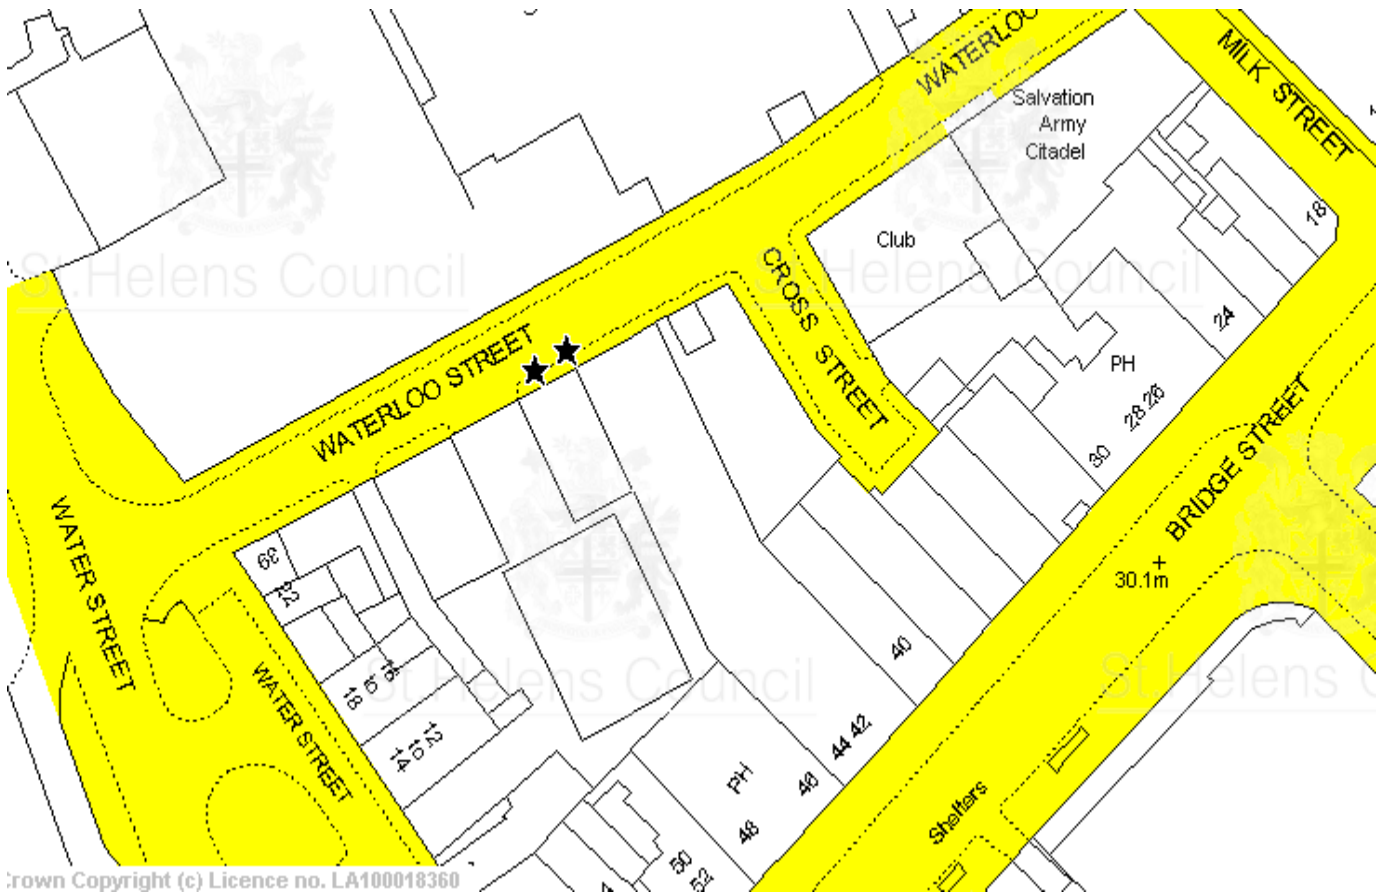

## HACKNEY CARRIAGE STAND

**VICTORIA STREET, RAINHILL** (adjacent to the Victoria Hotel)

Operational 24 hours a day 7 days a week. 2 SPACES provided.

**HACKNEY CARRIAGE STAND**

**RAILWAY STREET, NEWTON-LE-WILLOWS** (adjacent to railway station)

**WATERLOO STREET, ST HELENS** (Opposite St Helens College)

Operational from 11.00 P.M. till 6.00 A.M. 2 SPACES provided.

**HACKNEY CARRIAGE STAND**

**CRAB STREET, ST HELENS** (easterly side opposite junction with Duke Street)