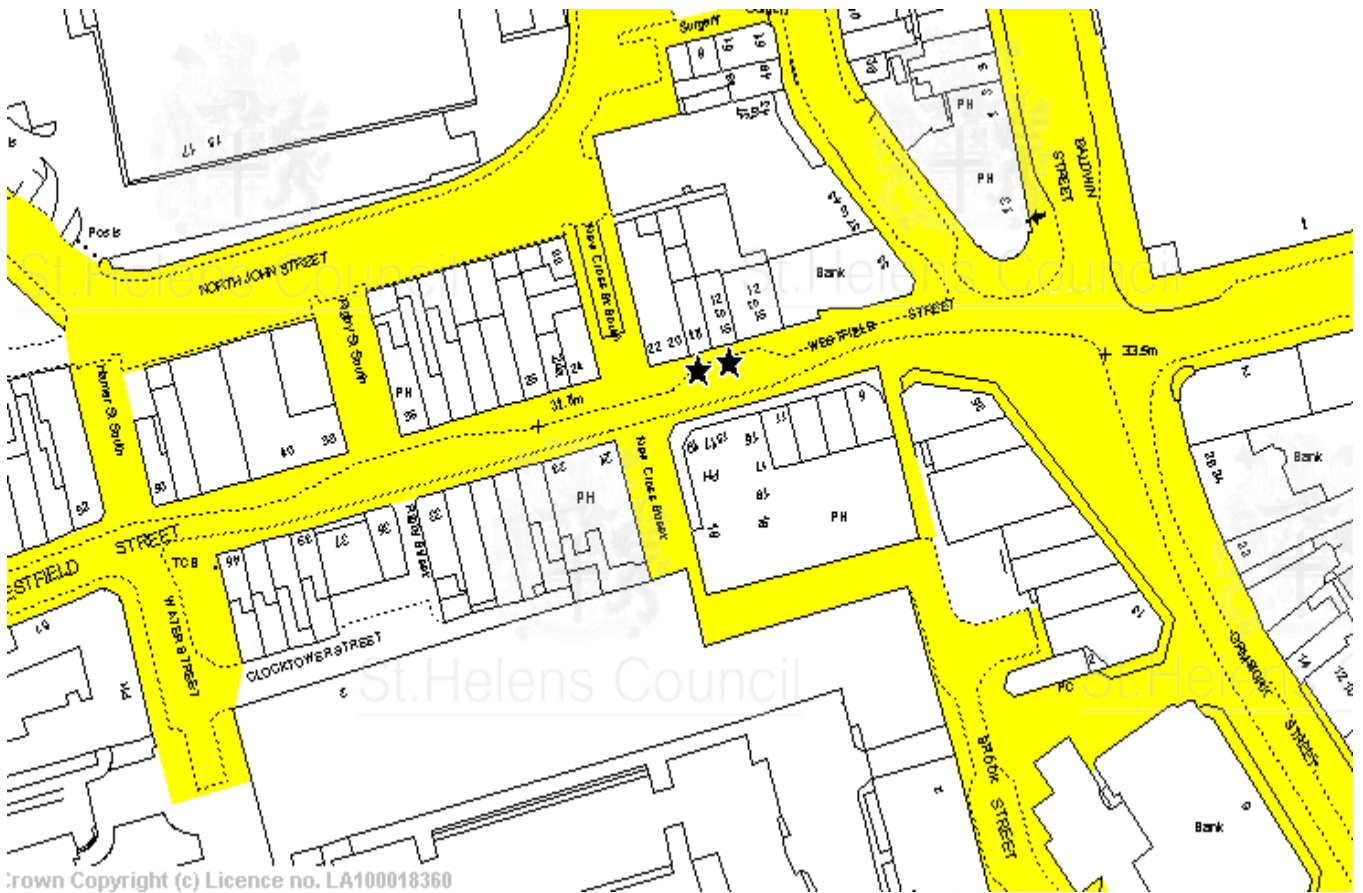

HACKNEY CARRIAGE STAND

WESTFIELD STREET, ST HELENS (loading bay east of New Cross Street)

Operational from 10.00 P.M. till 4.00 A.M. 2 SPACES provided.