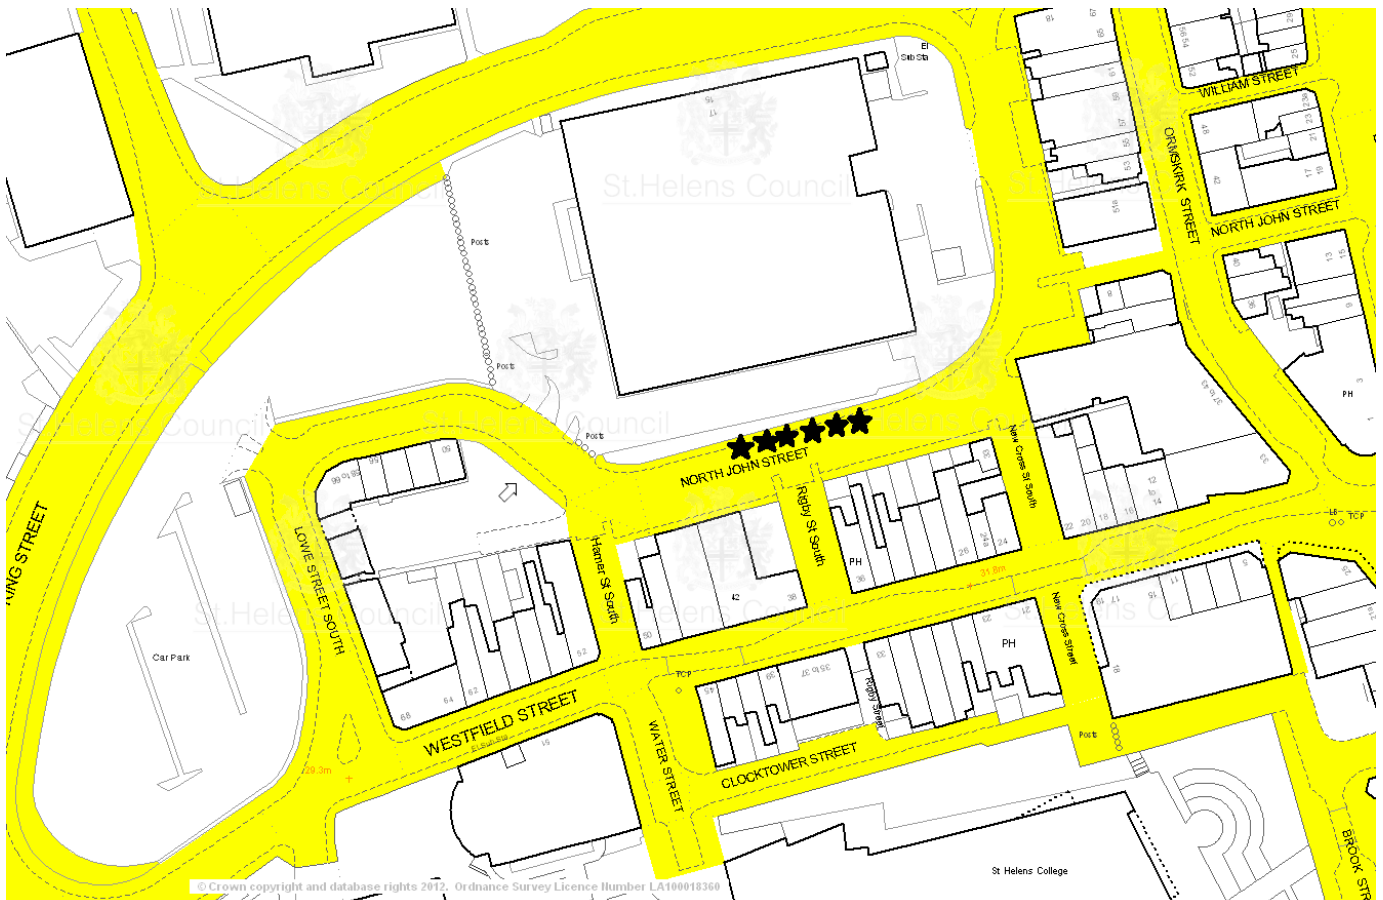

## HACKNEY CARRIAGE STAND

**VICTORIA STREET, RAINHILL** (adjacent to the Victoria Hotel)

Operational 24 hours a day 7 days a week. 2 SPACES provided.

**HACKNEY CARRIAGE STAND**

**RAILWAY STREET, NEWTON-LE-WILLOWS** (adjacent to railway station)

## HACKNEY CARRIAGE STAND

**BALDWIN STREET, ST HELENS** (outside Wilkinsons)

Operational from MIDNIGHT till 4 A.M. Monday to Sunday inclusive.

8 SPACES provided.

**HACKNEY CARRIAGE STAND**  
**NORTH JOHN STREET, ST HELENS**

Operational from 8 P.M. till MIDNIGHT Saturday to Monday  
6 SPACES provided

In addition to the hackney stands appointed by the Council the undermentioned stands can be found at British Rail stations.

Central Station, Shaw Street, St Helens