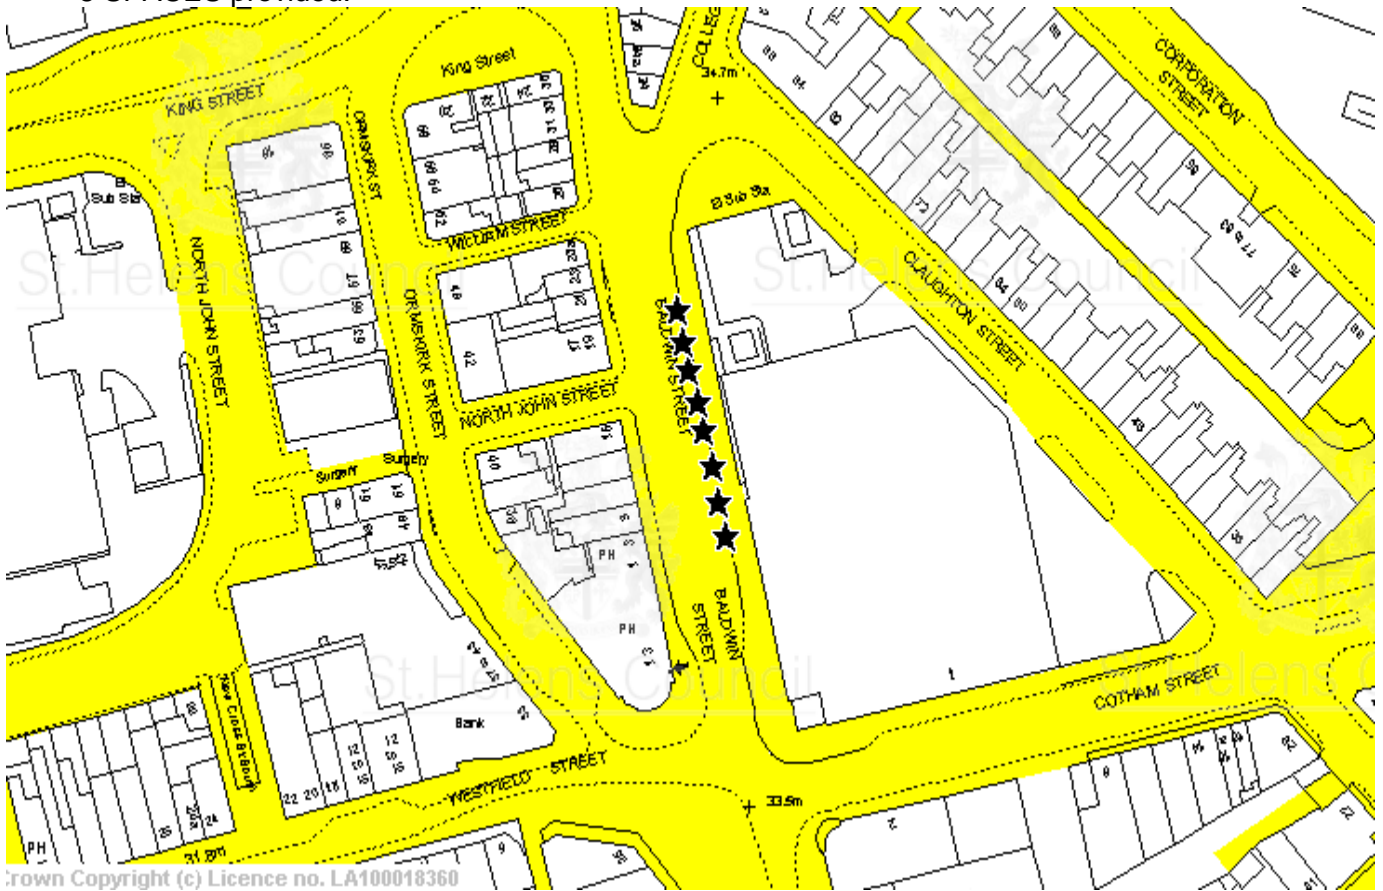

HACKNEY CARRIAGE STAND

BALDWIN STREET, ST HELENS (outside Wilkinsons)

Operational from MIDNIGHT till 4 A.M. Monday to Sunday inclusive.

8 SPACES provided.