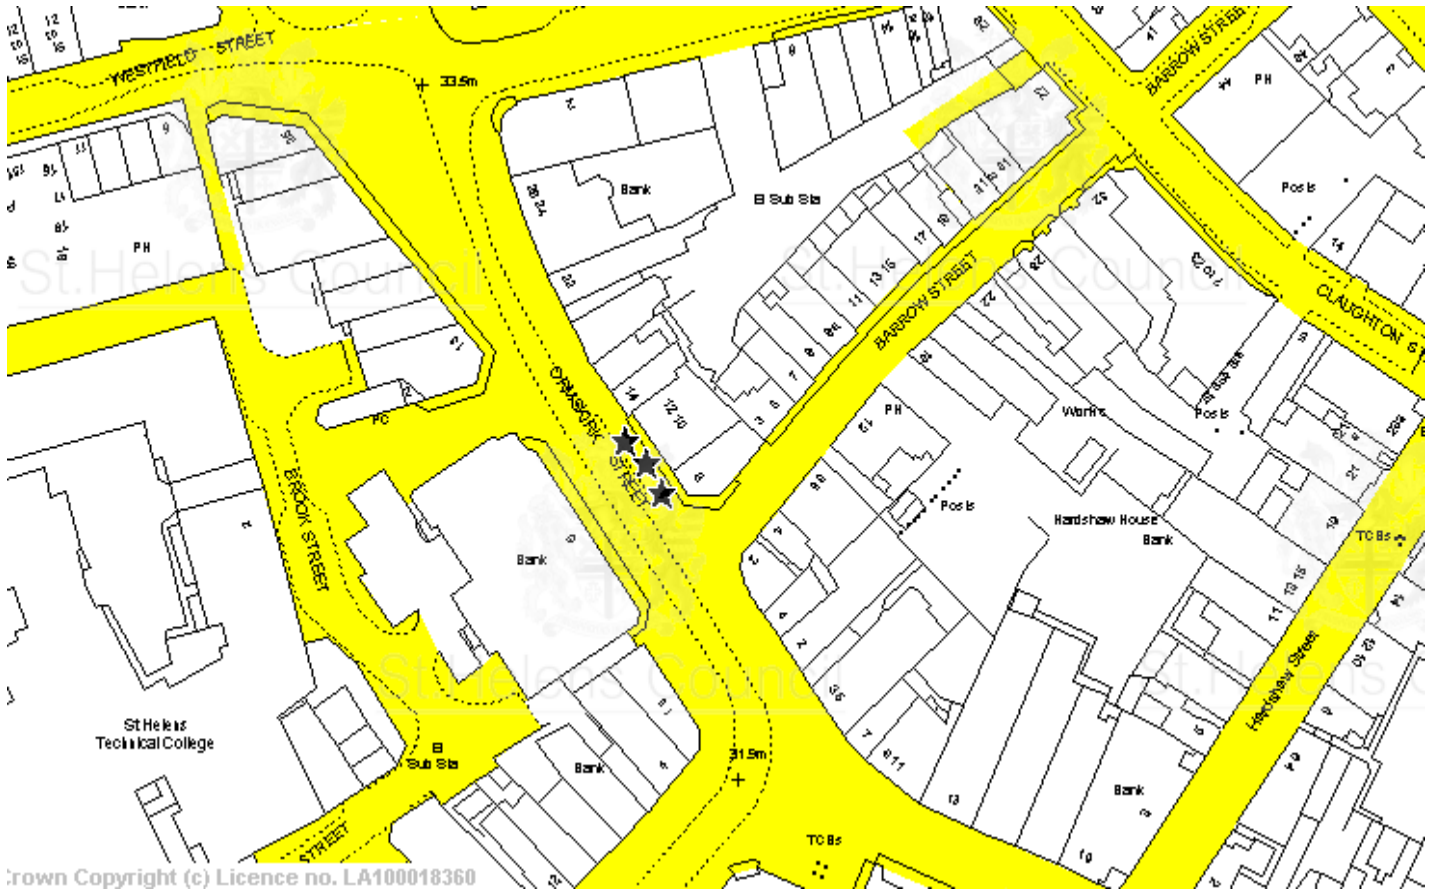

APPROVED HACKNEY CARRIAGE STANDS IN ST HELENS

LIST AS AT 11 JUNE 2020

HACKNEY CARRIAGE STAND

ORMSKIRK STREET, ST HELENS (opposite Natwest Bank)

Operational 24 hours a day 7 days a week. 3 SPACES provided.