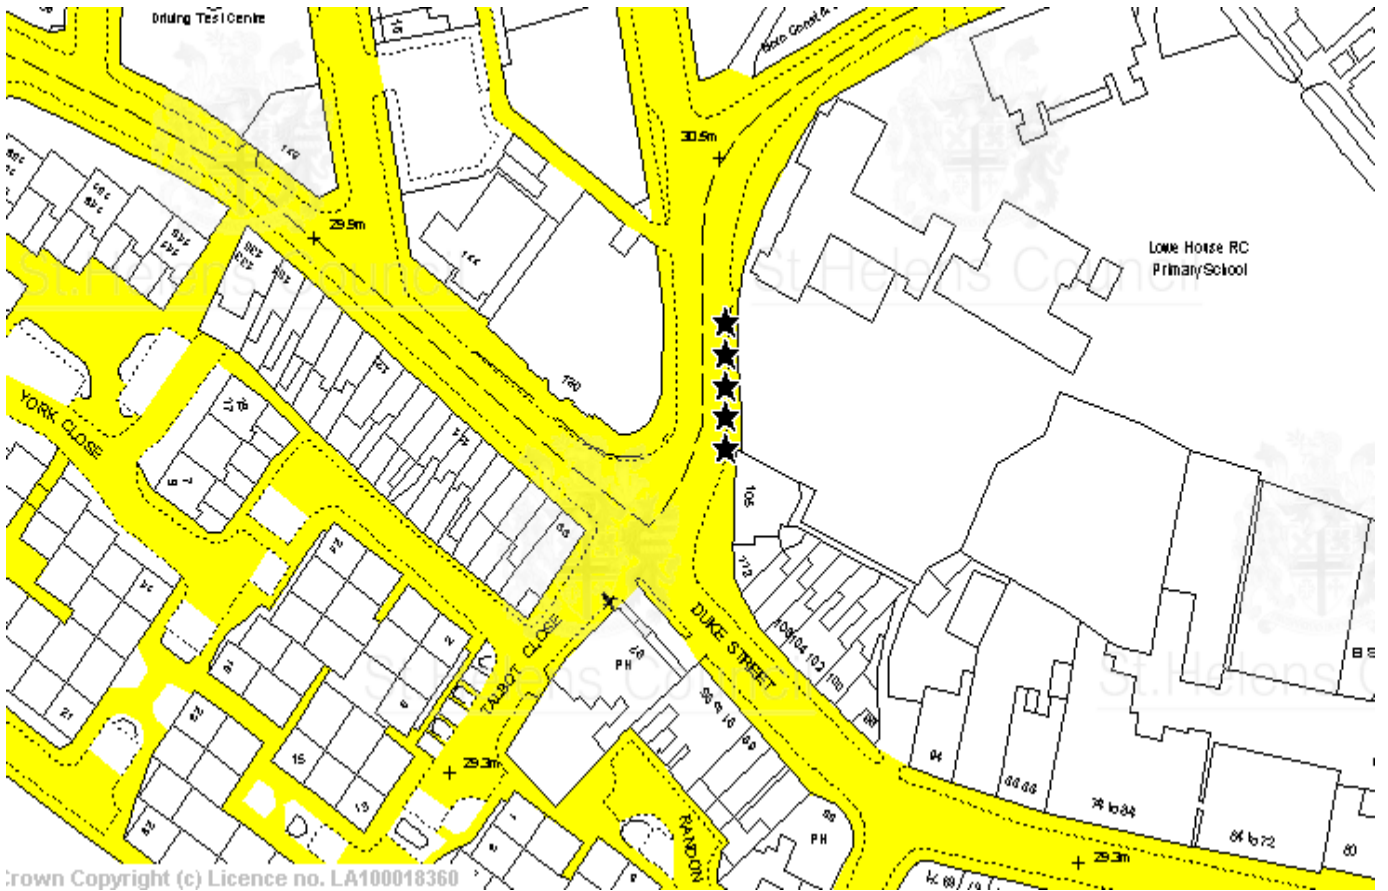

HACKNEY CARRIAGE STAND

CRAB STREET, ST HELENS (easterly side opposite junction with Duke Street)

Operational 24 Hours a day 7 days a week. 5 SPACES provided.