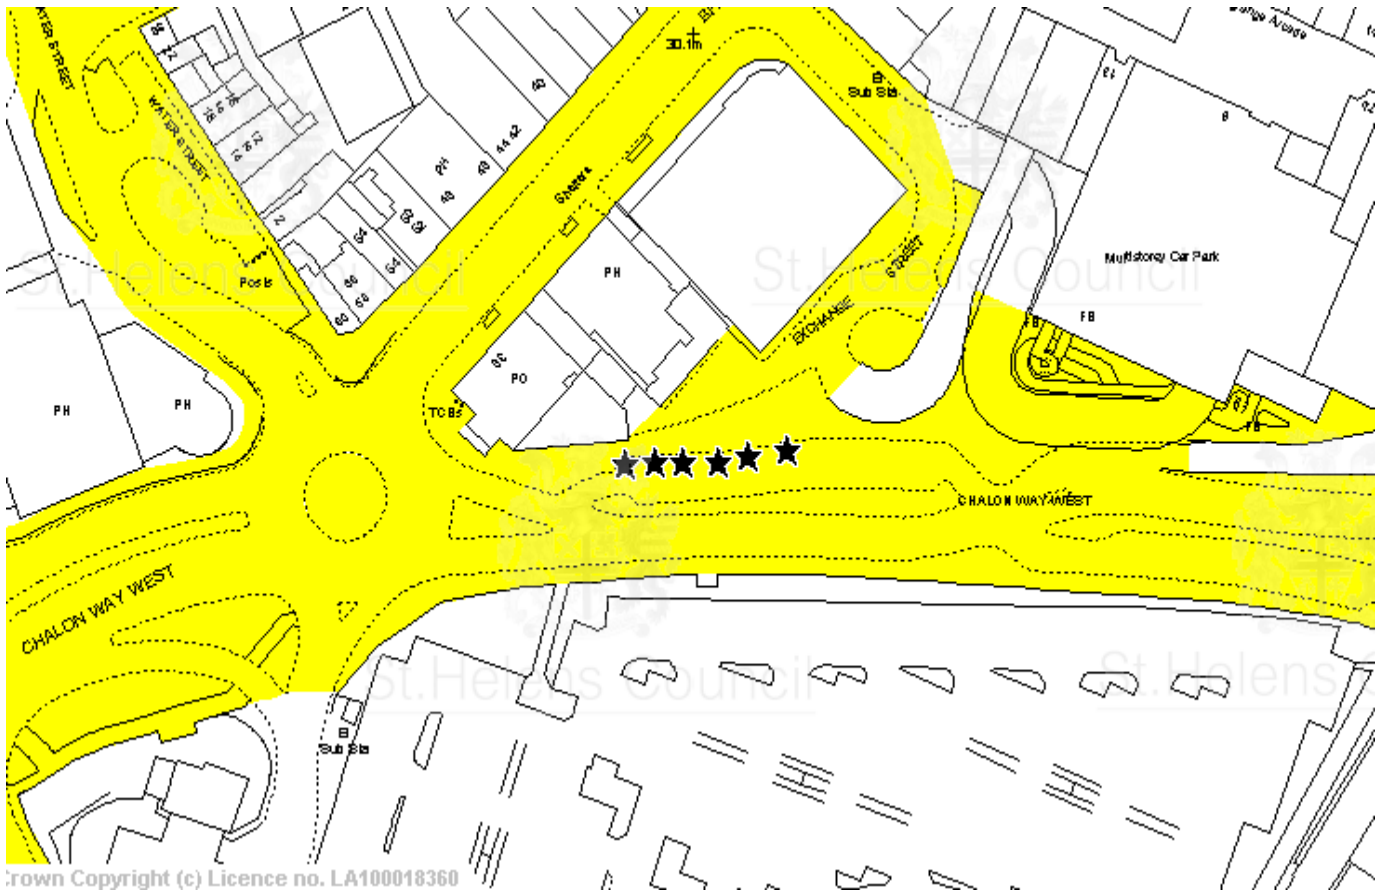

## HACKNEY CARRIAGE STAND

**CHALON WAY WEST** (service road)

Operational from 6.00 P.M. till 8.00 A.M. 6 SPACES provided.

## HACKNEY CARRIAGE STAND

**VICTORIA STREET, RAINHILL** (adjacent to the Victoria Hotel)

Operational 24 hours a day 7 days a week. 2 SPACES provided.

**HACKNEY CARRIAGE STAND**

**RAILWAY STREET, NEWTON-LE-WILLOWS** (adjacent to railway station)