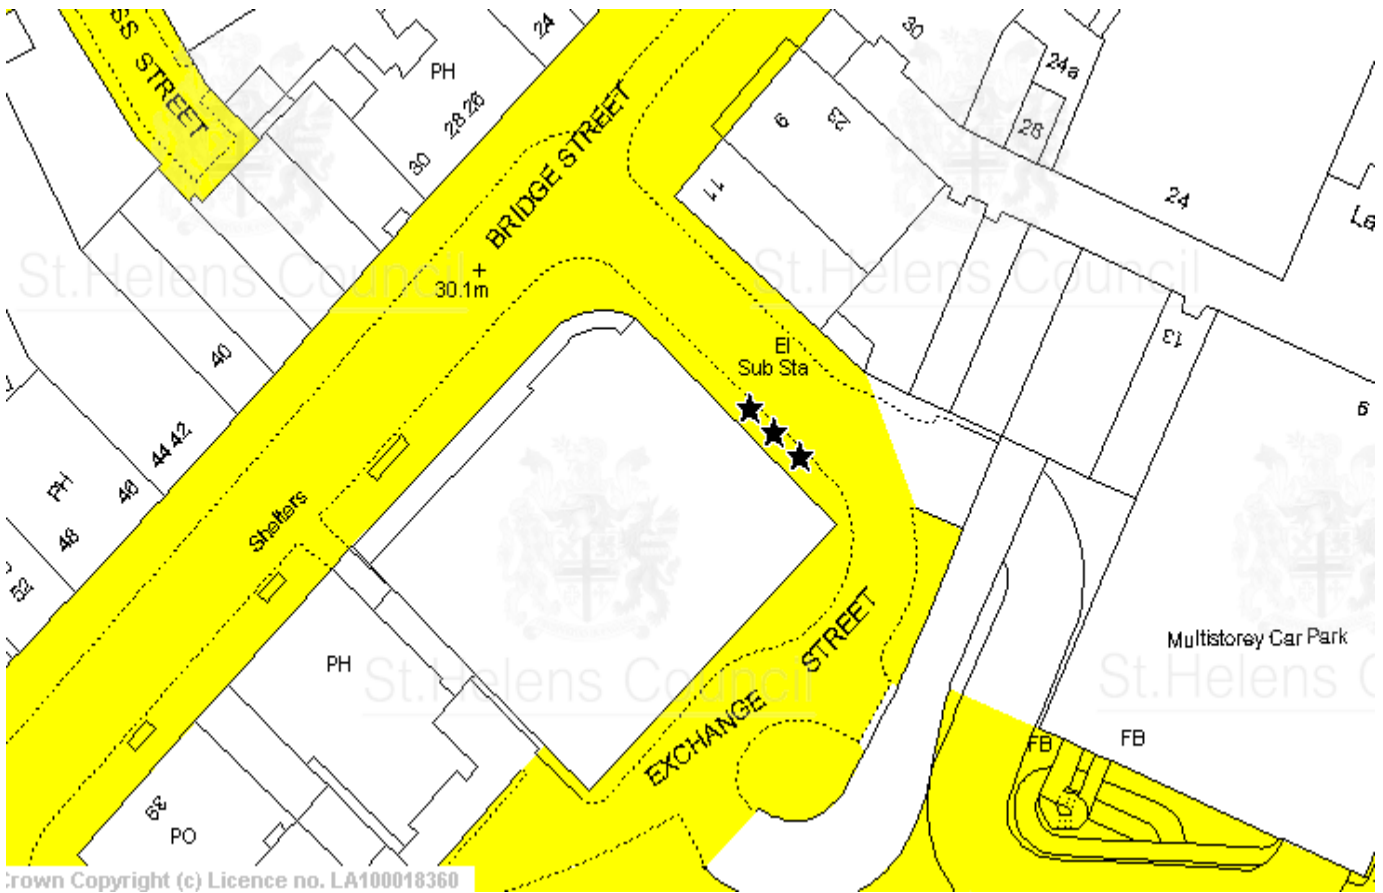

HACKNEY CARRIAGE STANDS
EXCHANGE STREET, ST HELENS

Operational from 6.00 P.M. till 7.00 A.M. 3 SPACES provided.