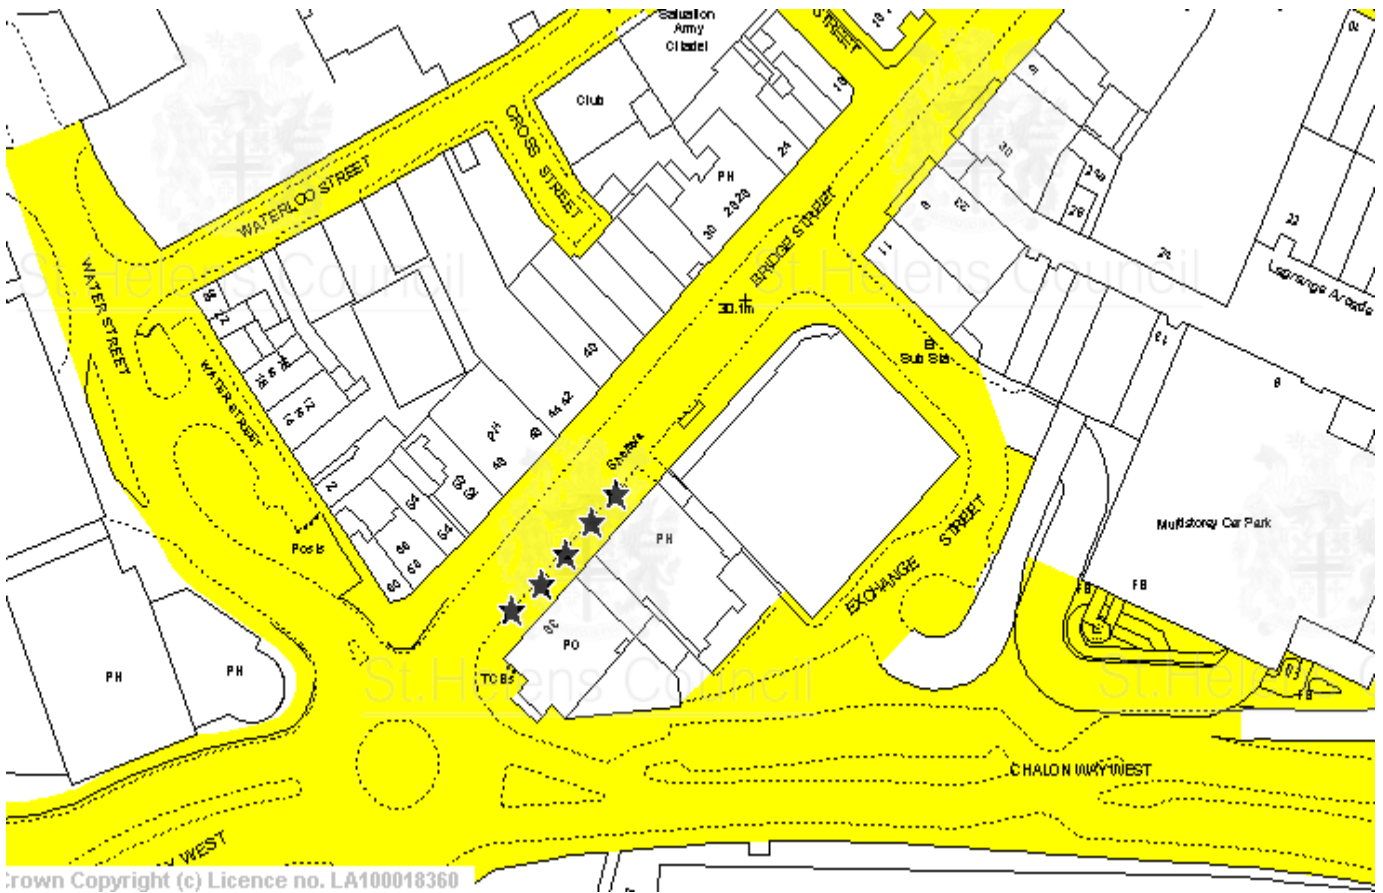

HACKNEY CARRIAGE STAND
BRIDGE STREET, ST HELENS (outside Post Office)
Operational from Midnight till 4.00 A.M. 5 SPACES provided.