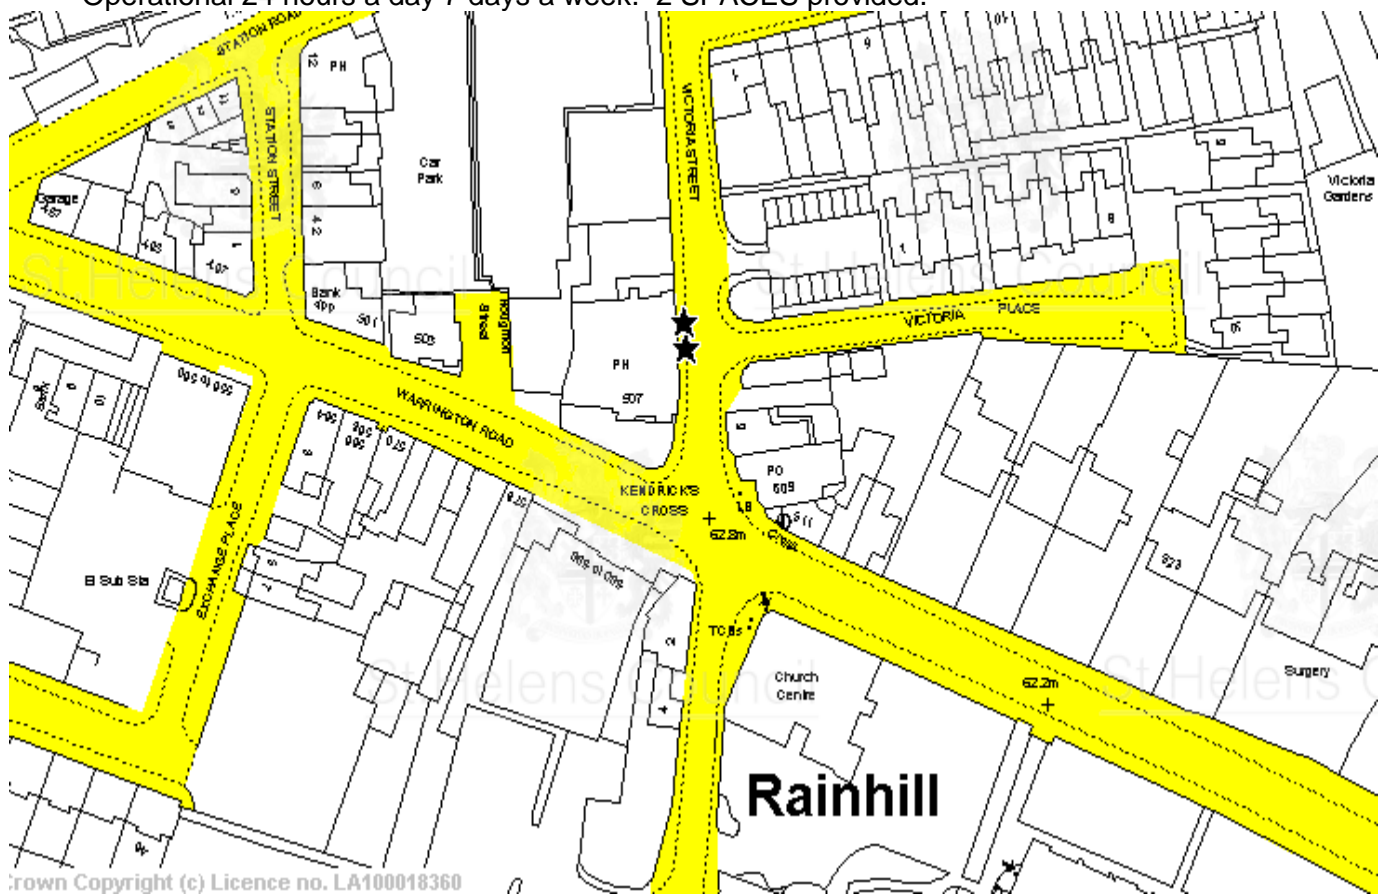

HACKNEY CARRIAGE STAND

VICTORIA STREET, RAINHILL (adjacent to the Victoria Hotel)

Operational 24 hours a day 7 days a week. 2 SPACES provided.