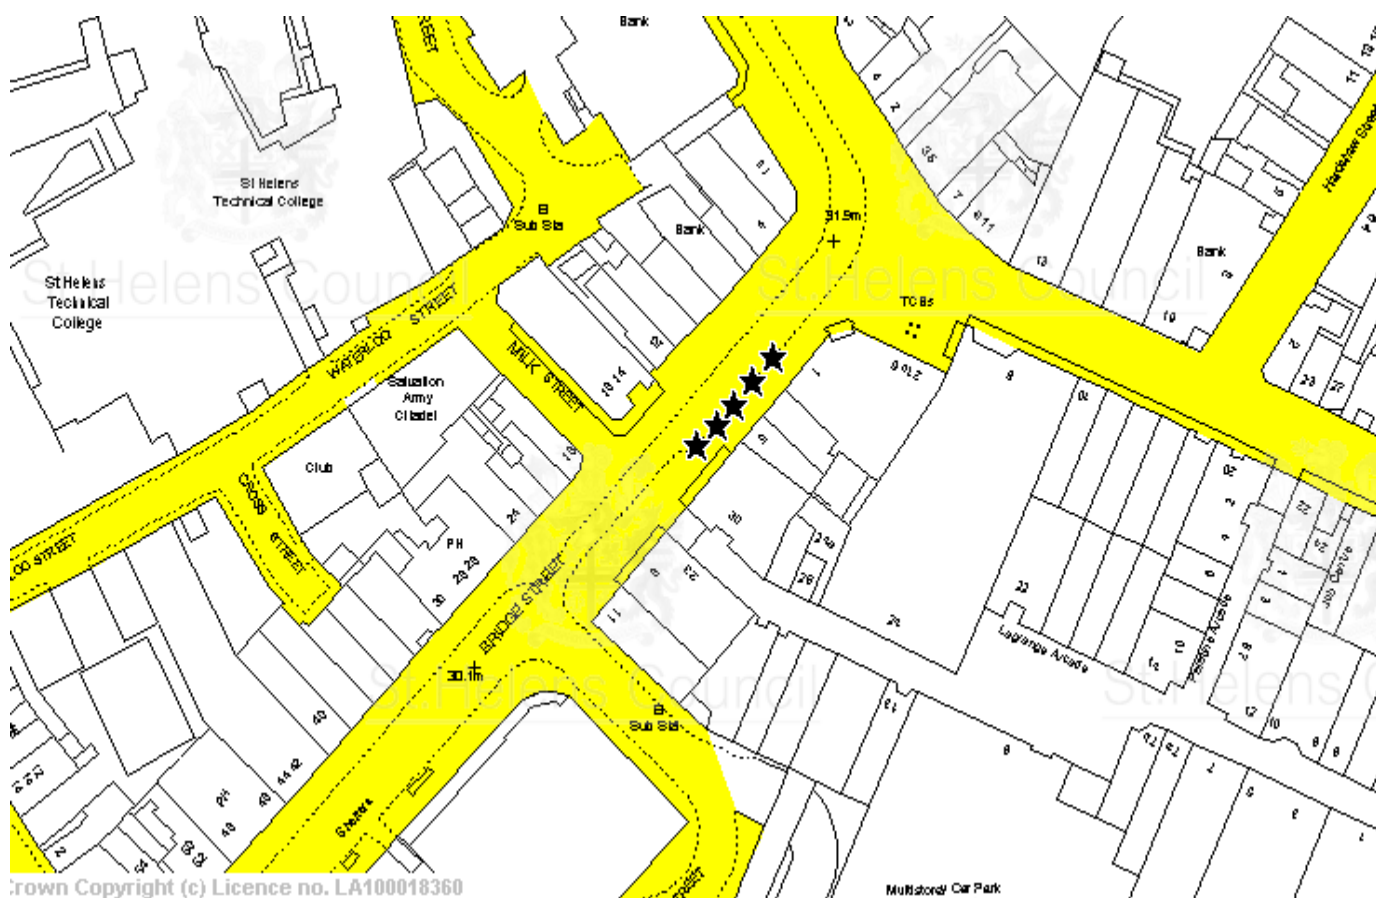

HACKNEY CARRIAGE STAND

BRIDGE STREET, ST HELENS (outside Johnsons Cleaners)

Operational from 10.00 P.M. till 4.00 A.M. and 10AM TILL 4PM - 5 SPACES provided