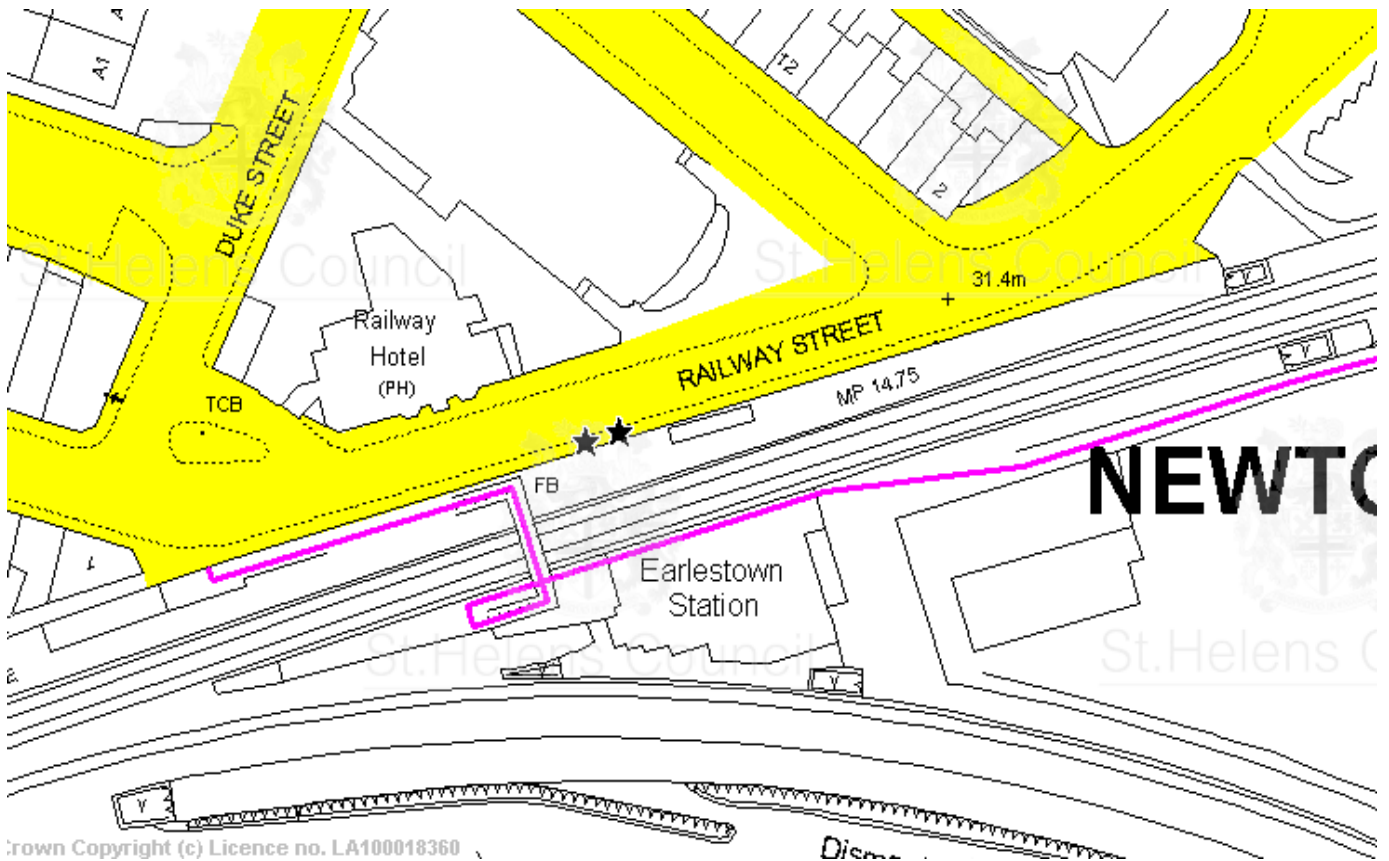

HACKNEY CARRIAGE STAND

RAILWAY STREET, NEWTON-LE-WILLOWS (adjacent to railway station)

Operational 24 hours a day 7 days a week. 2 SPACES provided.