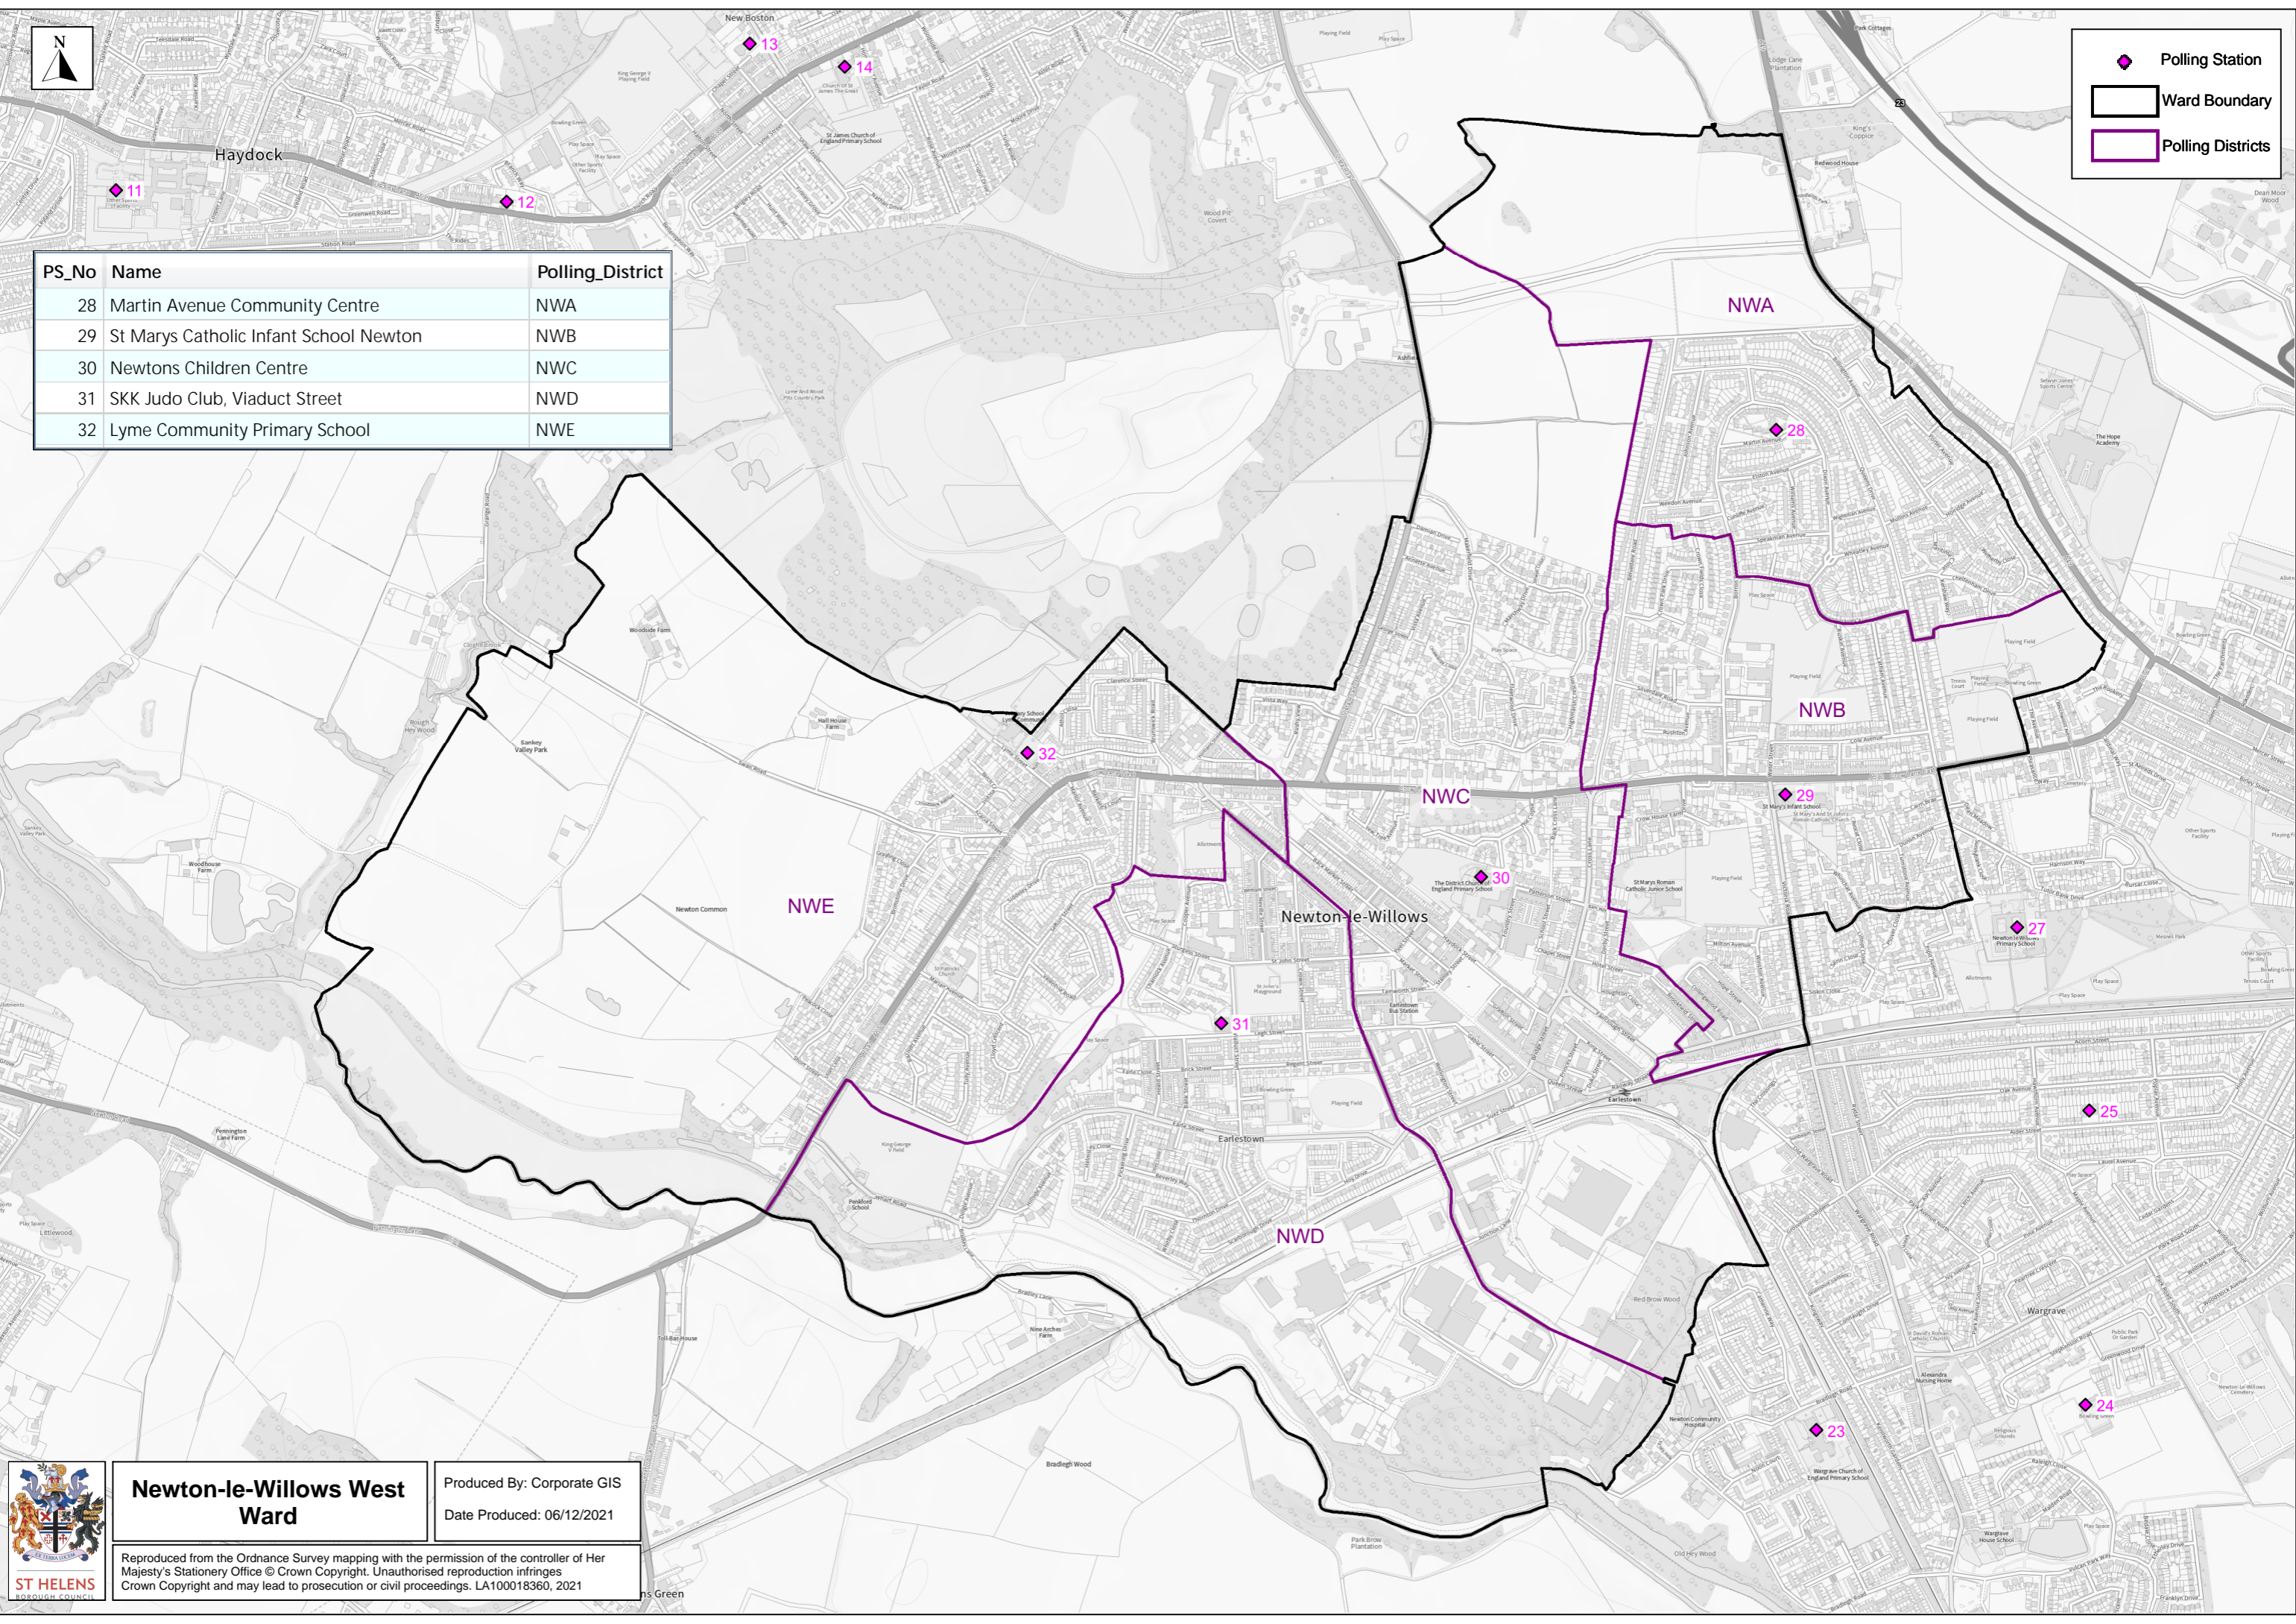

◆ Polling Station

▭ Ward Boundary

▭ Polling Districts

PS_No	Name	Polling_District
28	Martin Avenue Community Centre	NWA
29	St Marys Catholic Infant School Newton	NWB
30	Newtons Children Centre	NWC
31	SKK Judo Club, Viaduct Street	NWD
32	Lyme Community Primary School	NWE

Newton-le-Willows West Ward

Produced By: Corporate GIS
Date Produced: 06/12/2021

Reproduced from the Ordnance Survey mapping with the permission of the controller of Her Majesty's Stationery Office © Crown Copyright. Unauthorised reproduction infringes Crown Copyright and may lead to prosecution or civil proceedings. LA100018360, 2021