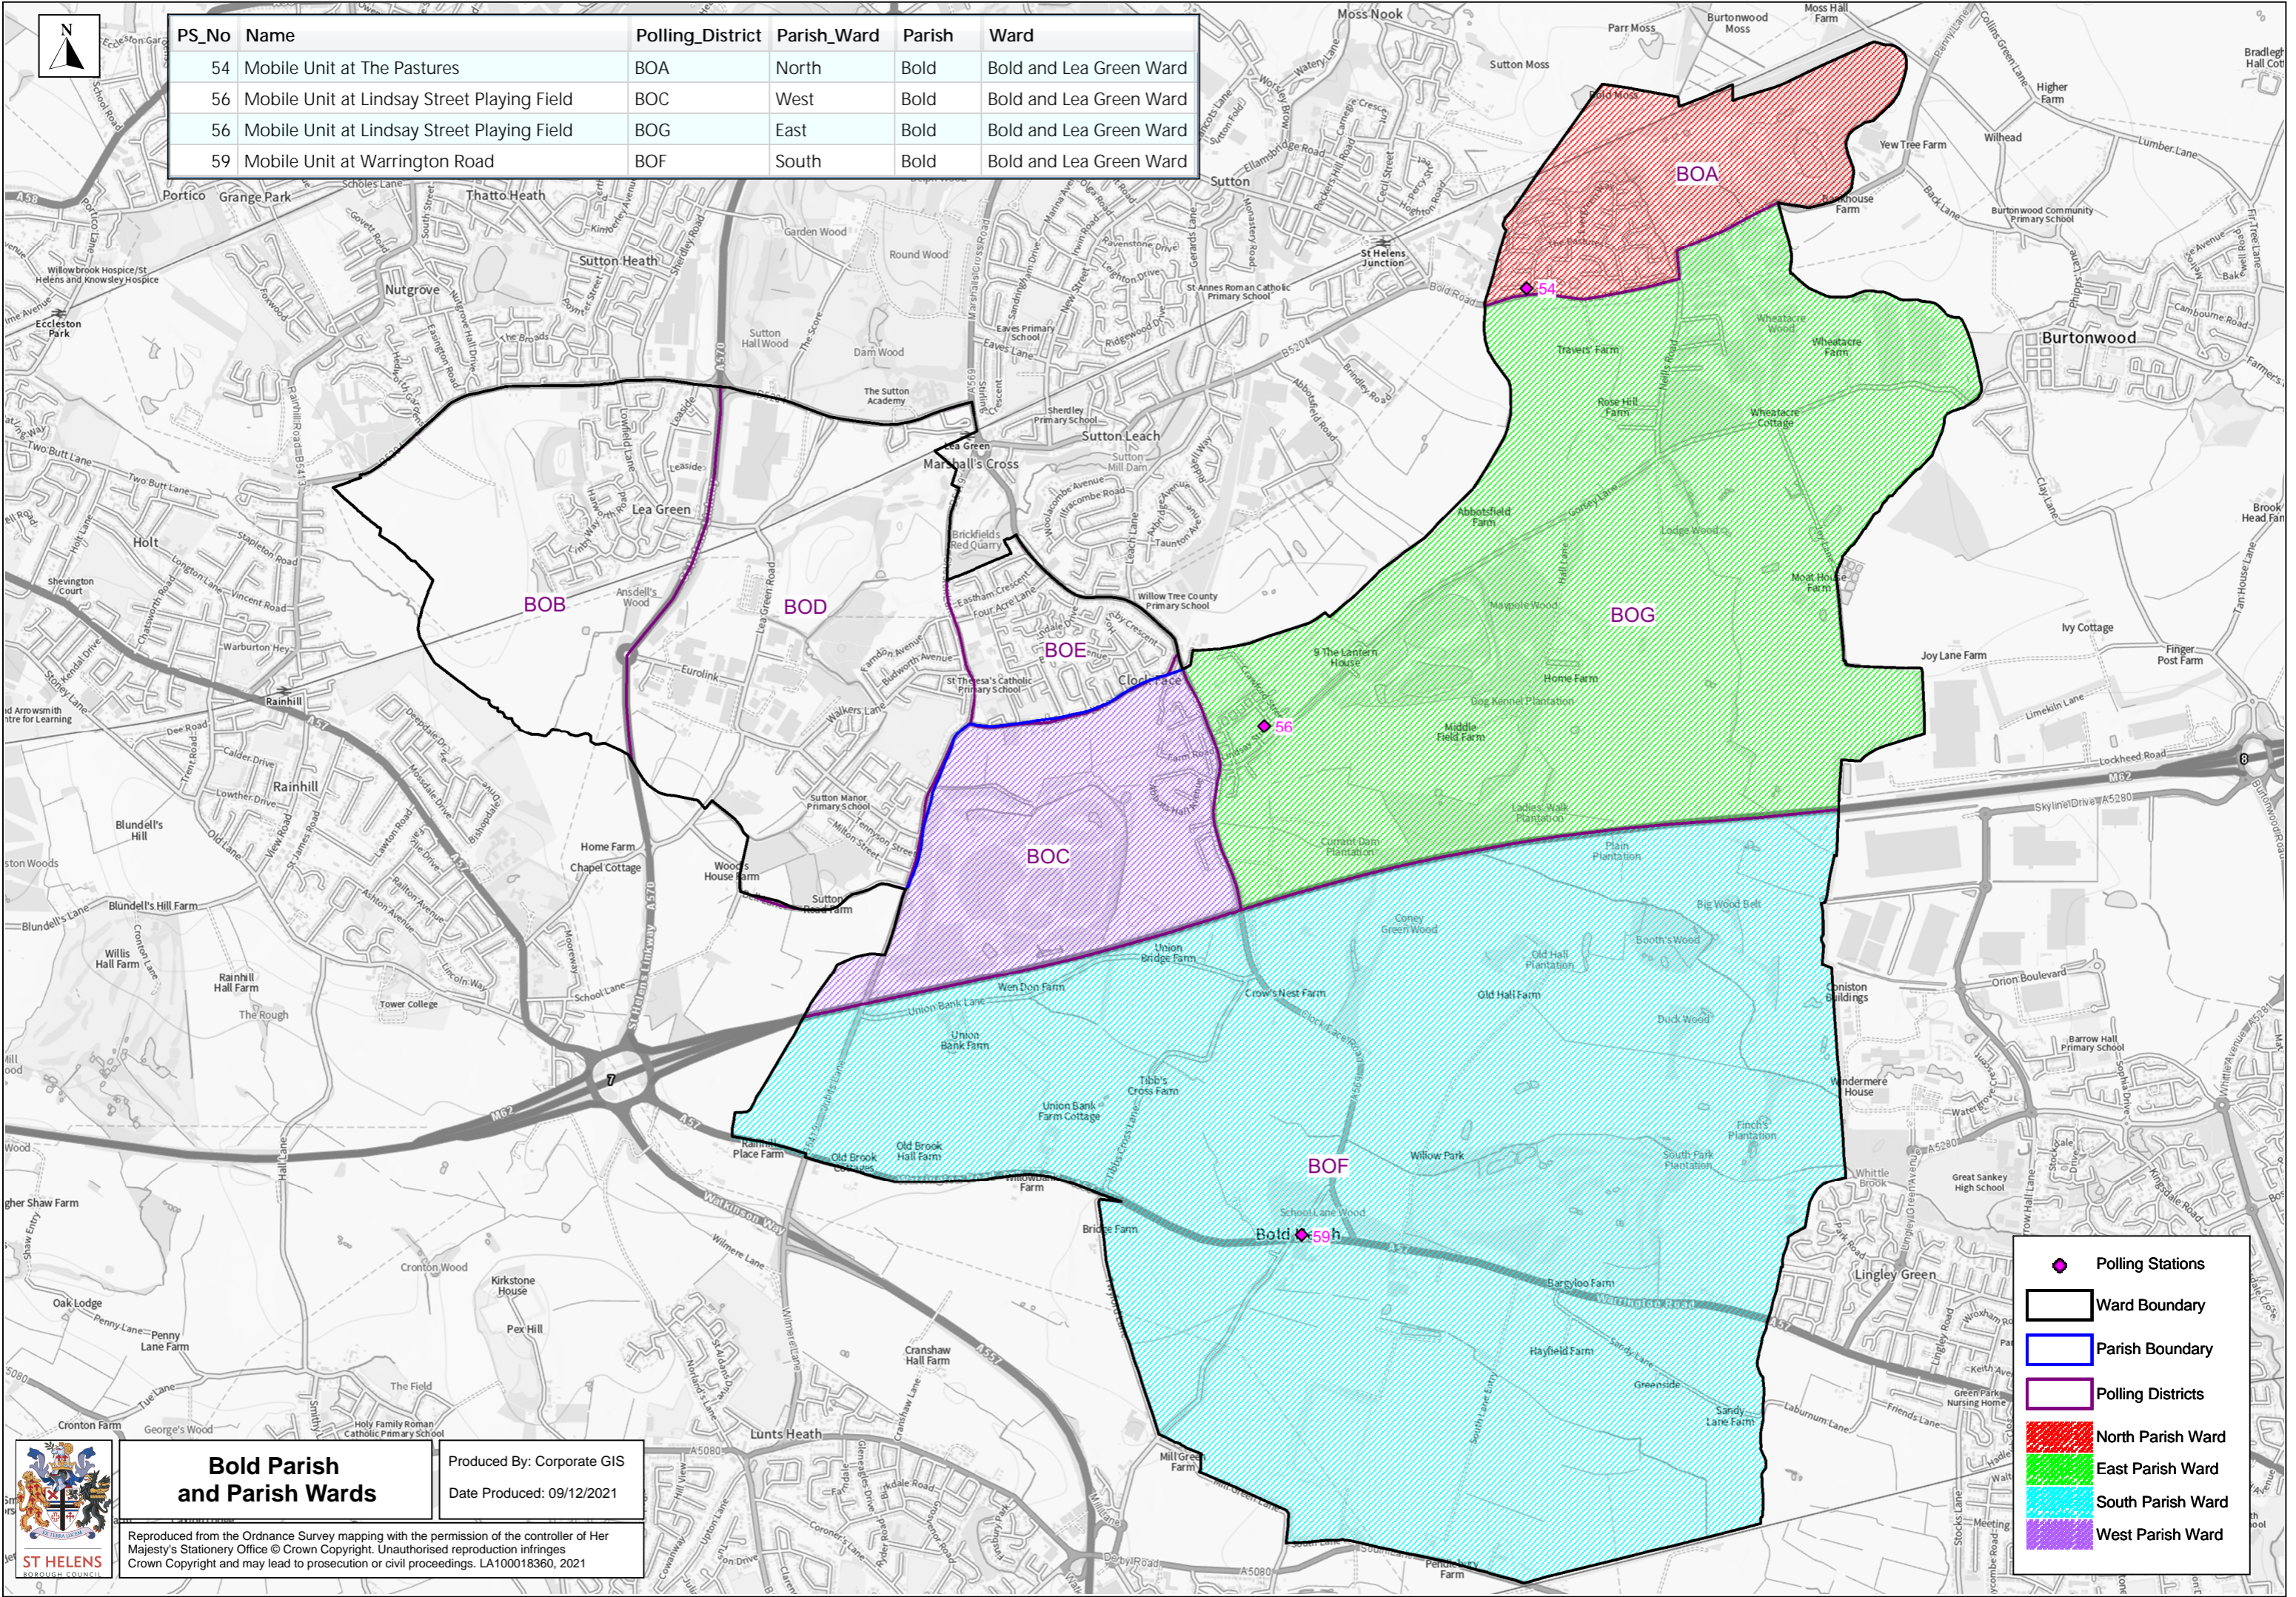

PS_No	Name	Polling_District	Parish_Ward	Parish	Ward
54	Mobile Unit at The Pastures	BOA	North	Bold	Bold and Lea Green Ward
56	Mobile Unit at Lindsay Street Playing Field	BOC	West	Bold	Bold and Lea Green Ward
56	Mobile Unit at Lindsay Street Playing Field	BOG	East	Bold	Bold and Lea Green Ward
59	Mobile Unit at Warrington Road	BOF	South	Bold	Bold and Lea Green Ward

- Polling Stations
- Ward Boundary
- Parish Boundary
- Polling Districts
- North Parish Ward
- East Parish Ward
- South Parish Ward
- West Parish Ward

### Bold Parish and Parish Wards

Produced By: Corporate GIS  
Date Produced: 09/12/2021

Reproduced from the Ordnance Survey mapping with the permission of the controller of Her Majesty's Stationery Office © Crown Copyright. Unauthorised reproduction infringes Crown Copyright and may lead to prosecution or civil proceedings. LA100018360, 2021