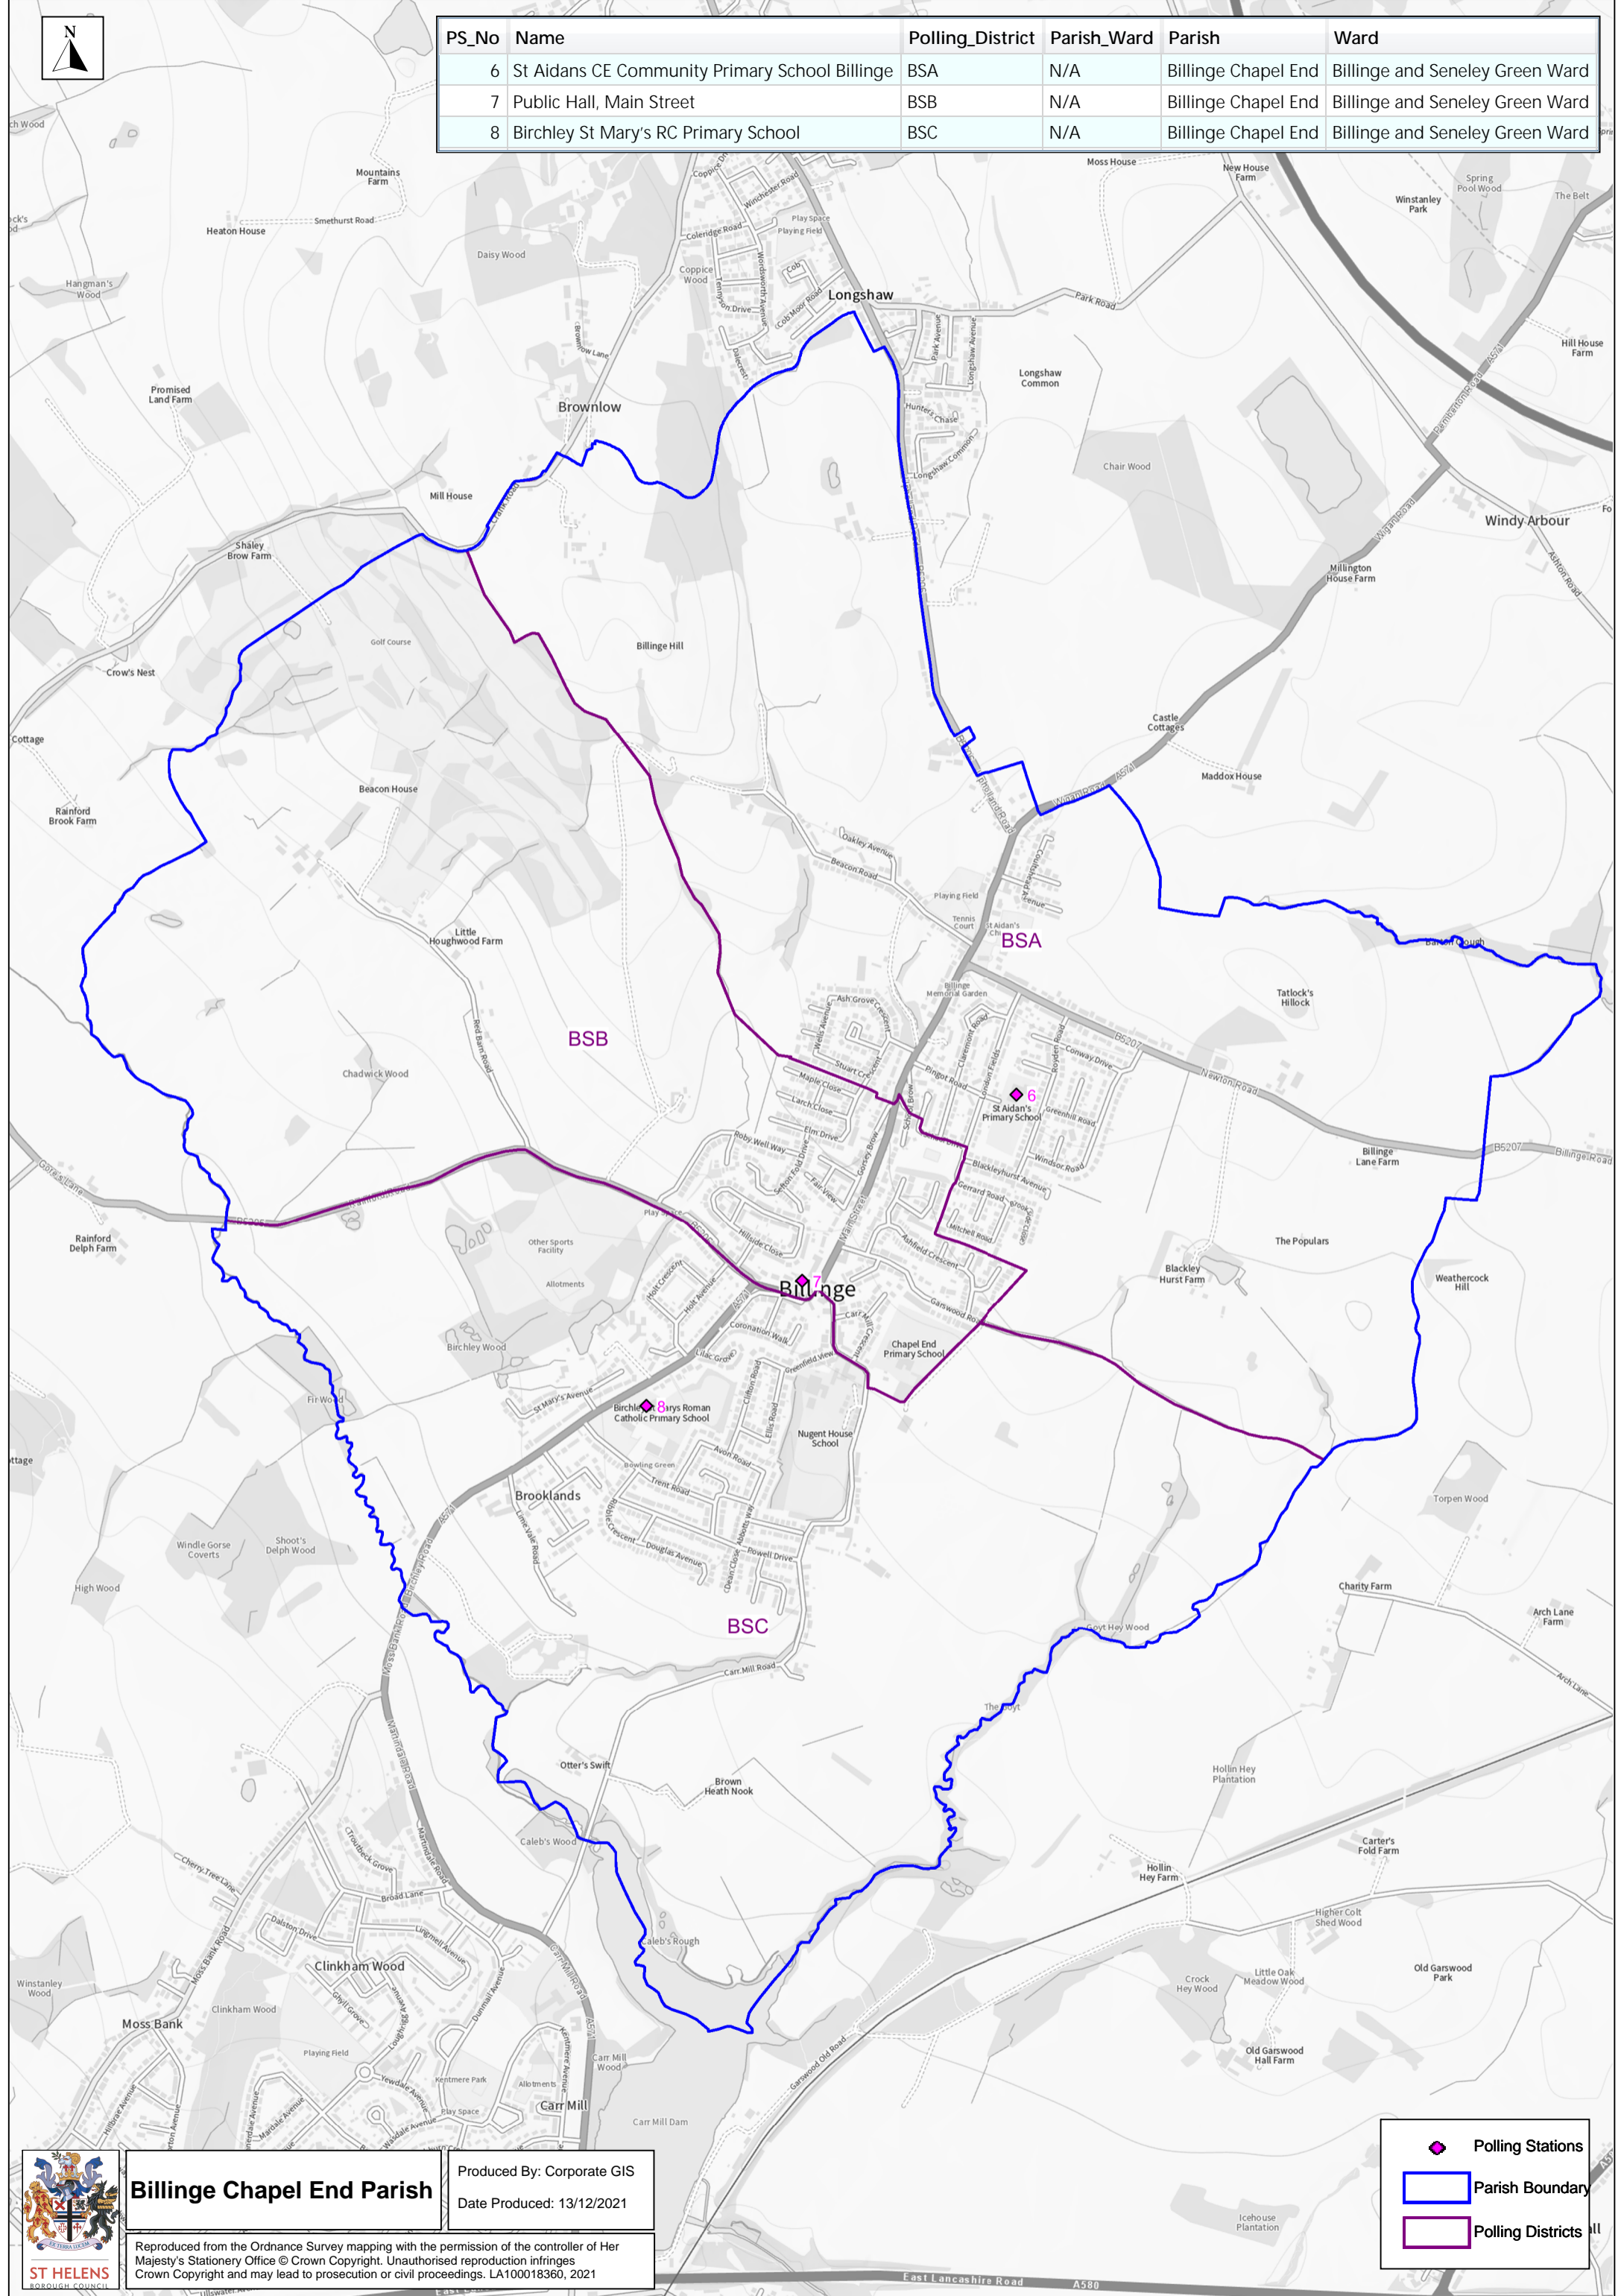

PS_No	Name	Polling_District	Parish_Ward	Parish	Ward
6	St Aidans CE Community Primary School Billingl	BSA	N/A	Billinge Chapel End	Billinge and Seneley Green Ward
7	Public Hall, Main Street	BSB	N/A	Billinge Chapel End	Billinge and Seneley Green Ward
8	Birchley St Mary's RC Primary School	BSC	N/A	Billinge Chapel End	Billinge and Seneley Green Ward

Billinge Chapel End Parish

Produced By: Corporate GIS
Date Produced: 13/12/2021

Reproduced from the Ordnance Survey mapping with the permission of the controller of Her Majesty's Stationery Office © Crown Copyright. Unauthorised reproduction infringes Crown Copyright and may lead to prosecution or civil proceedings. LA100018360, 2021

-  Polling Stations
-  Parish Boundary
-  Polling Districts