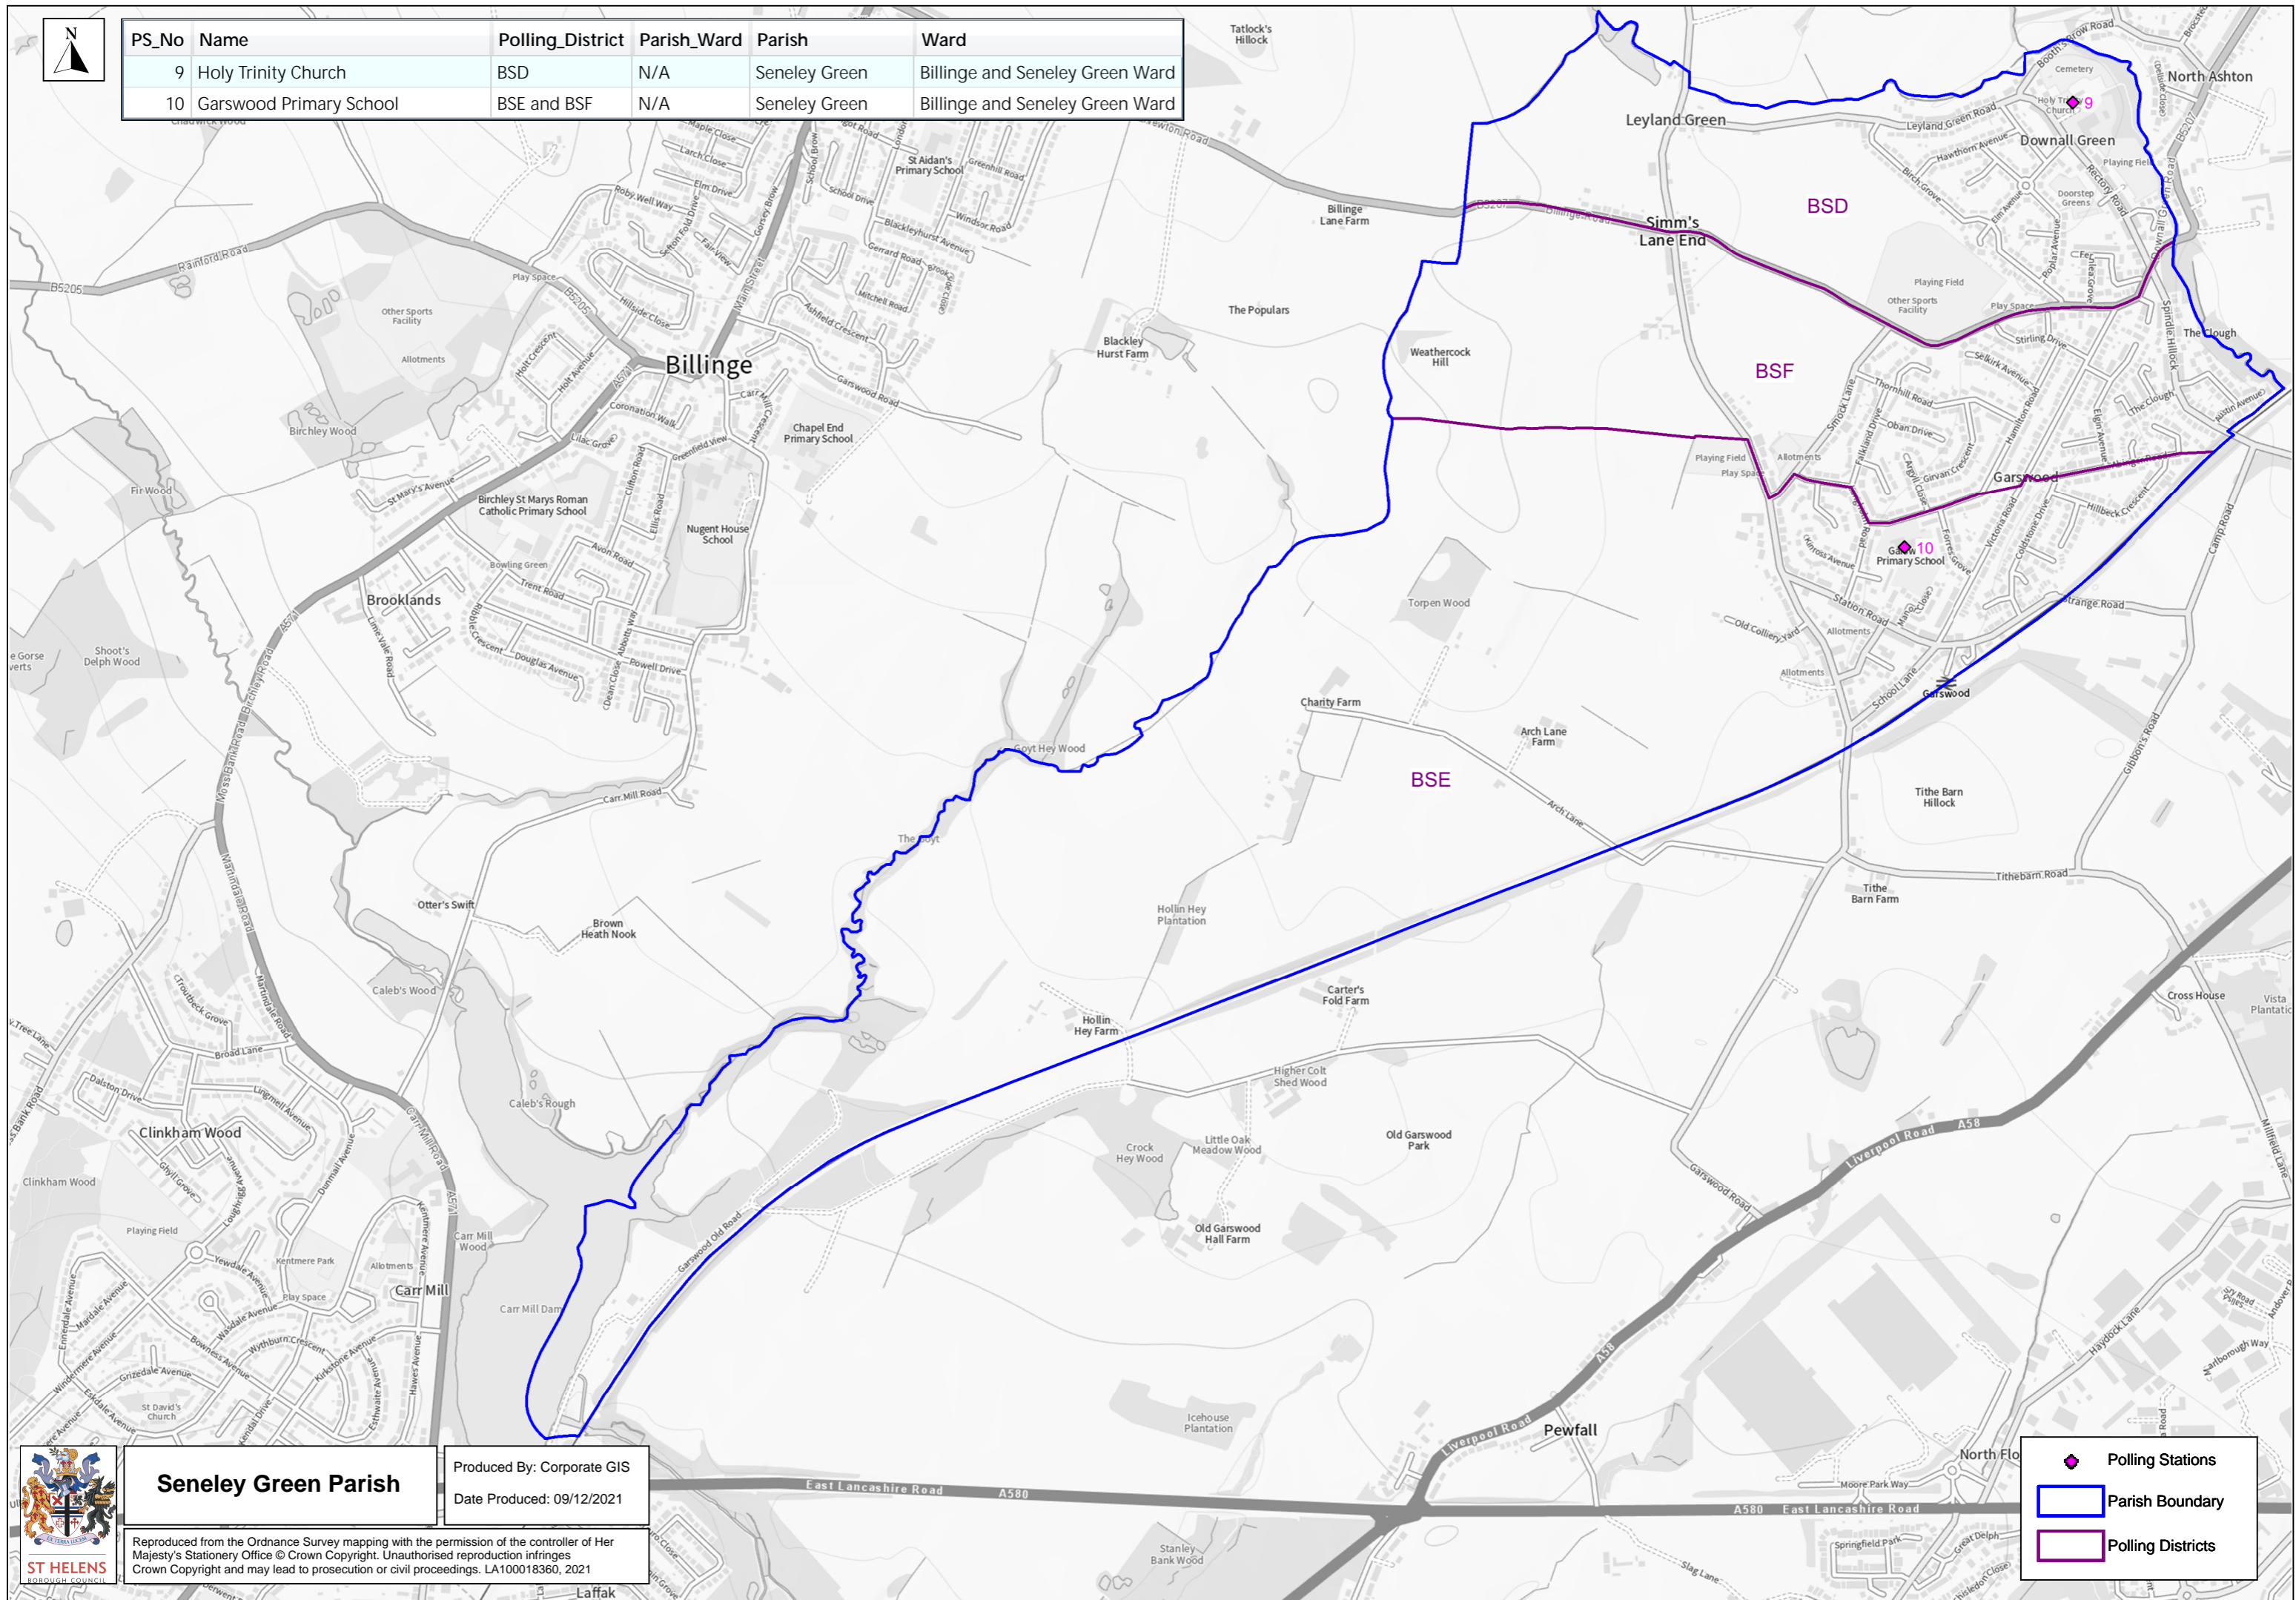

PS_No	Name	Polling_District	Parish_Ward	Parish	Ward
9	Holy Trinity Church	BSD	N/A	Seneley Green	Billinge and Seneley Green Ward
10	Garswood Primary School	BSE and BSF	N/A	Seneley Green	Billinge and Seneley Green Ward

**Seneley Green Parish**

Produced By: Corporate GIS  
Date Produced: 09/12/2021

Reproduced from the Ordnance Survey mapping with the permission of the controller of Her Majesty's Stationery Office © Crown Copyright. Unauthorised reproduction infringes Crown Copyright and may lead to prosecution or civil proceedings. LA100018360, 2021

- Polling Stations
- Parish Boundary
- Polling Districts