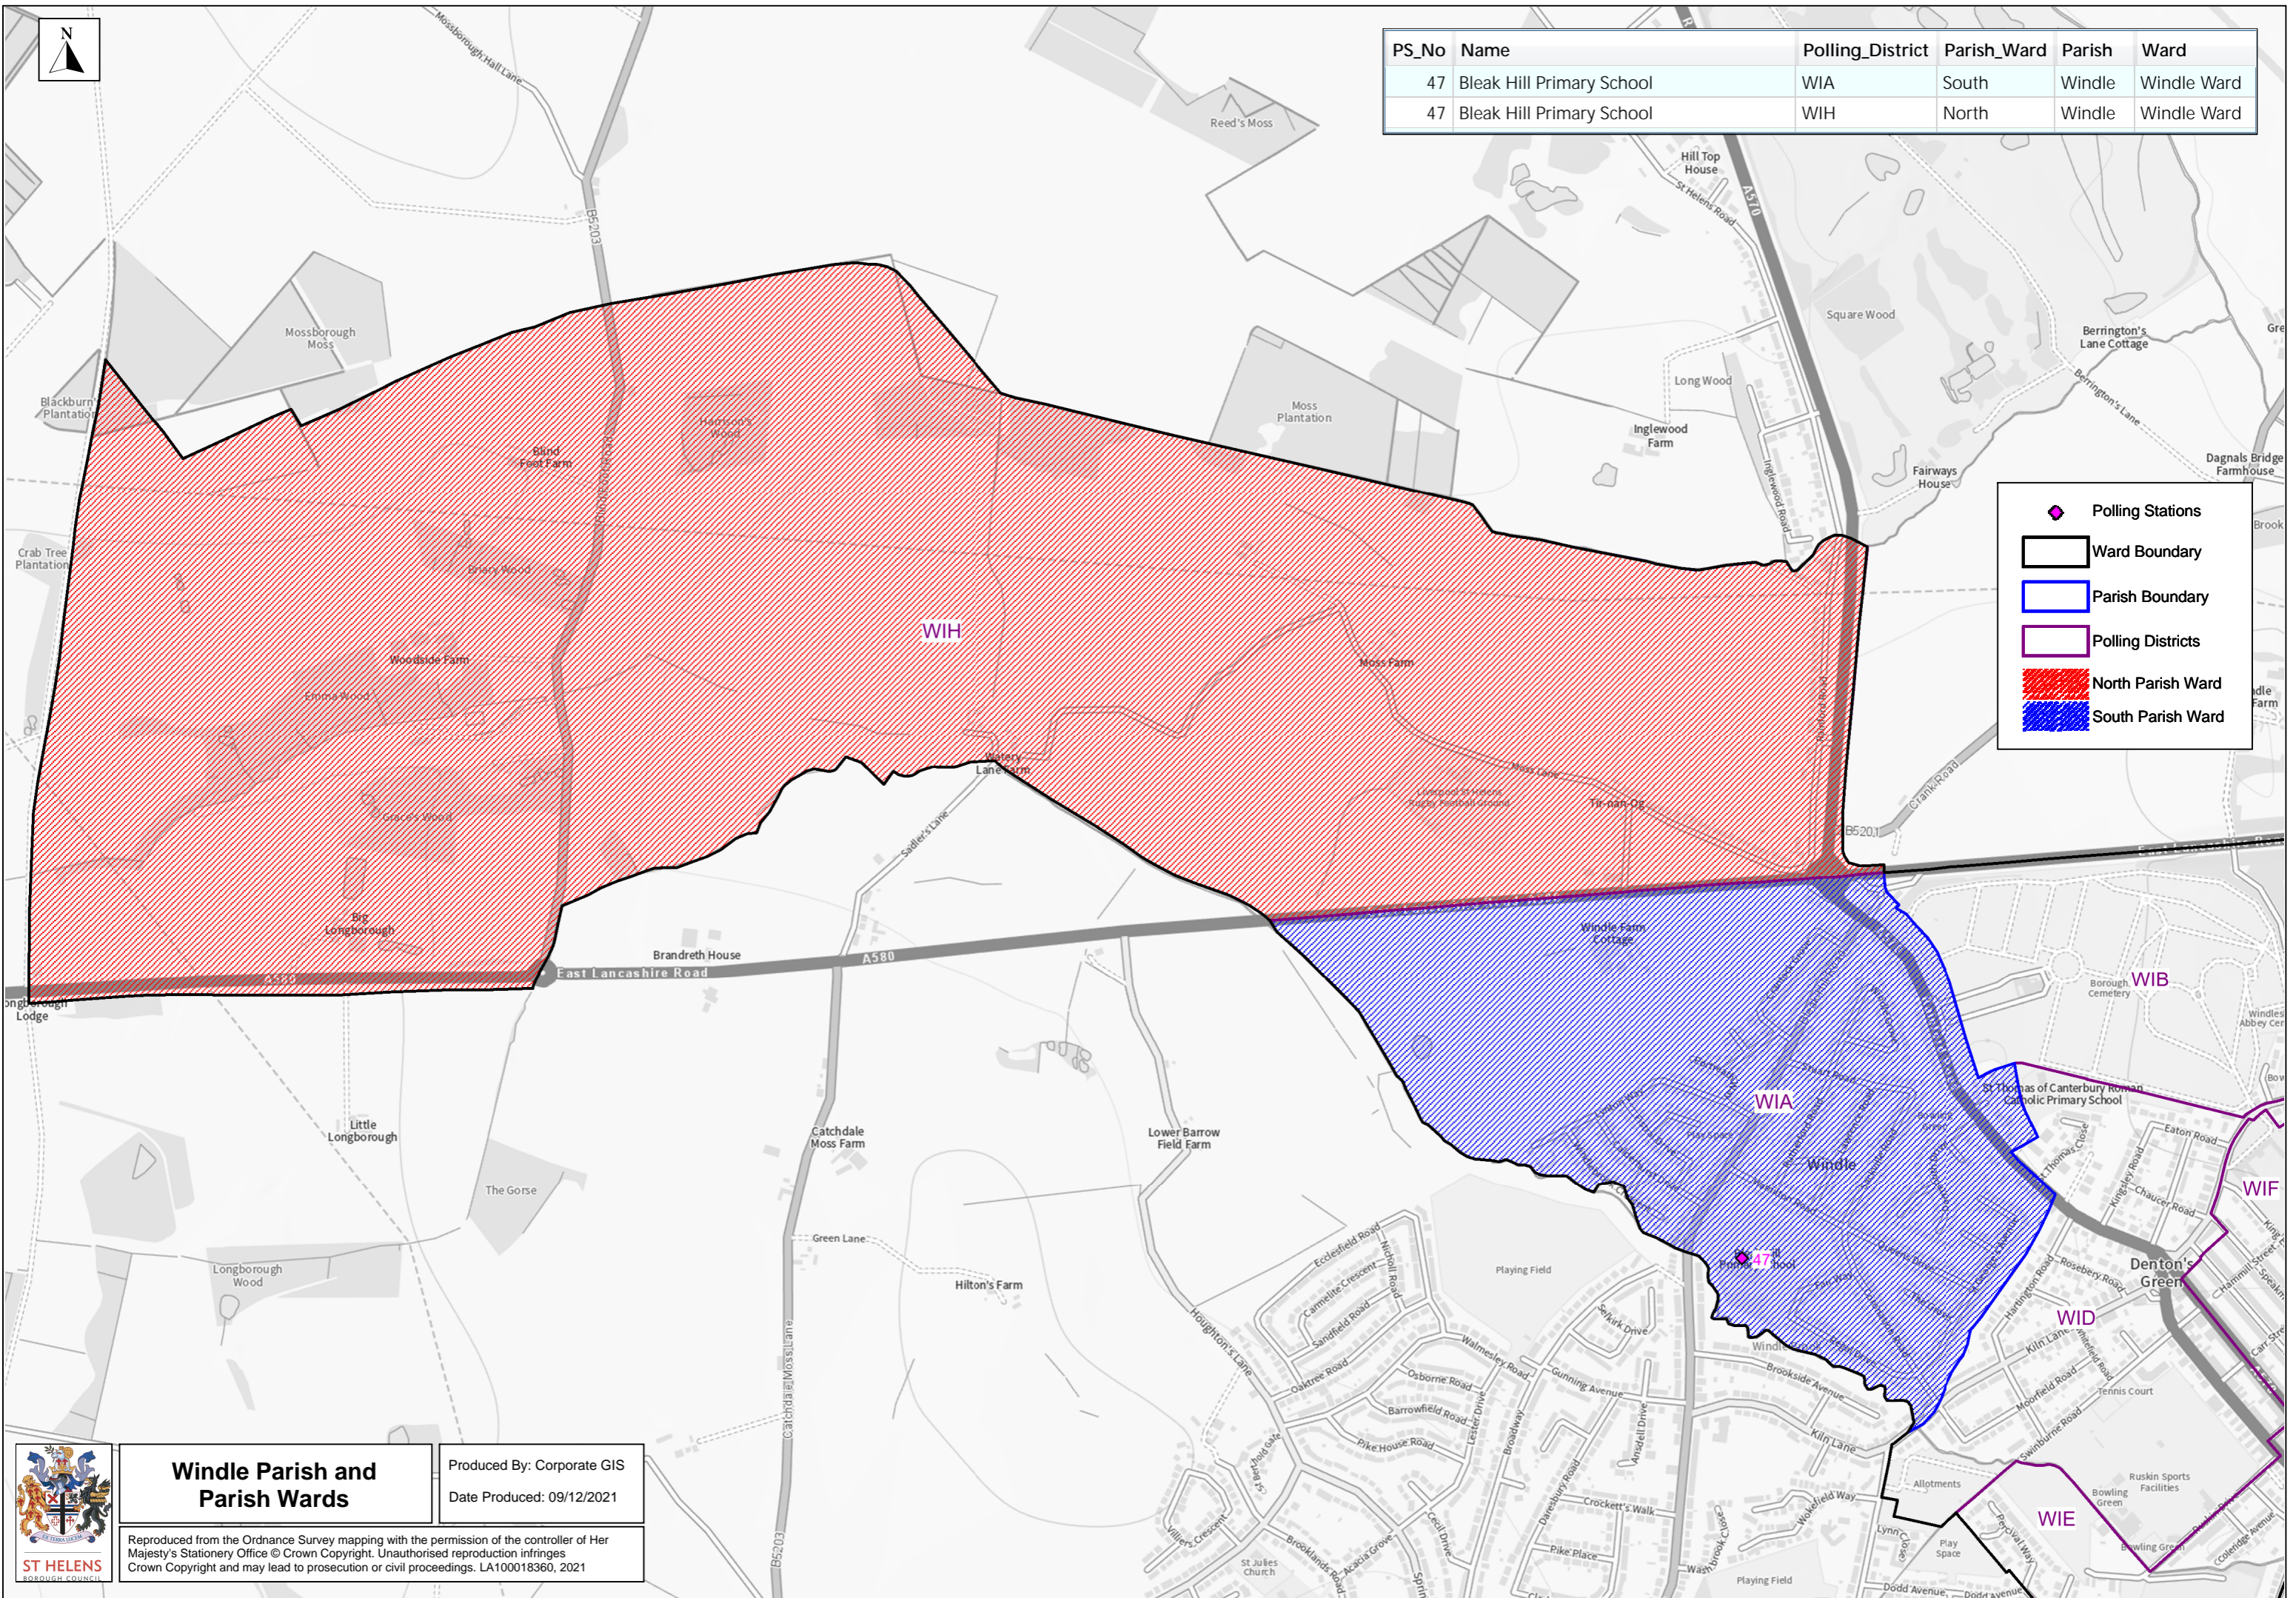

PS_No	Name	Polling_District	Parish_Ward	Parish	Ward
47	Bleak Hill Primary School	WIA	South	Windle	Windle Ward
47	Bleak Hill Primary School	WIH	North	Windle	Windle Ward

 Polling Stations
 Ward Boundary
 Parish Boundary
 Polling Districts
 North Parish Ward
 South Parish Ward

Windle Parish and Parish Wards

Produced By: Corporate GIS
Date Produced: 09/12/2021

Reproduced from the Ordnance Survey mapping with the permission of the controller of Her Majesty's Stationery Office © Crown Copyright. Unauthorised reproduction infringes Crown Copyright and may lead to prosecution or civil proceedings. LA100018360, 2021